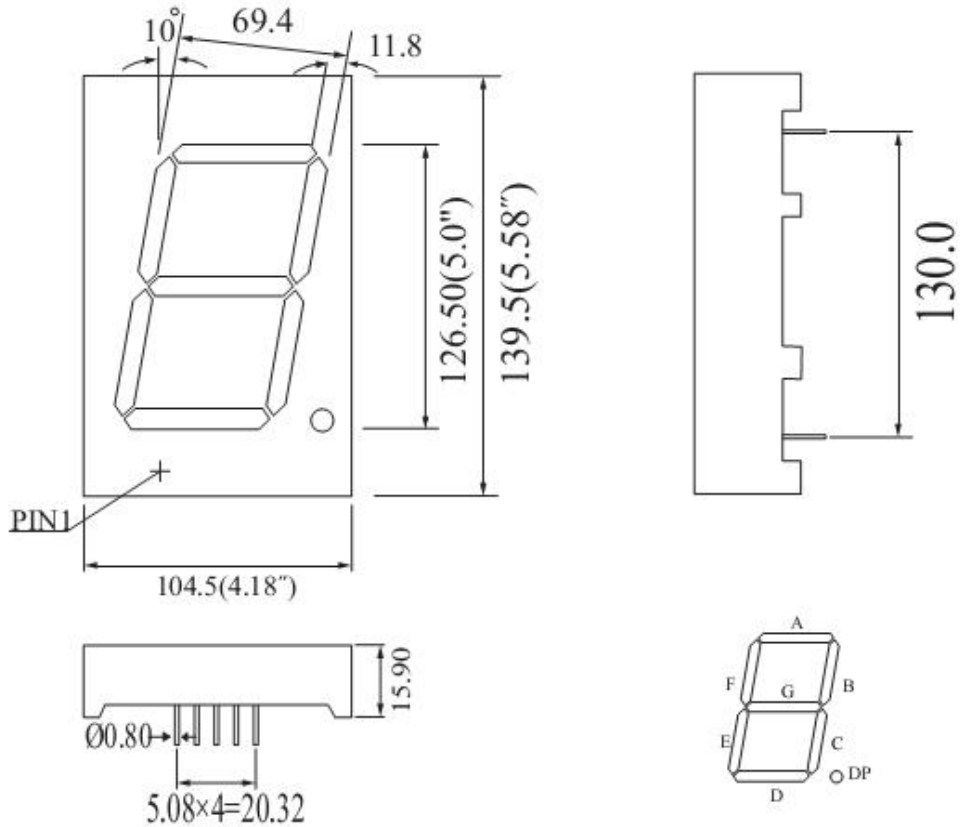

## Package Dimensions

CPS50012AB

UNIT: MM(INCH) TOLERANCE:  $\pm 0.25(0.01")$

## Internal Circuit Diagram

Single Digital Displays Series