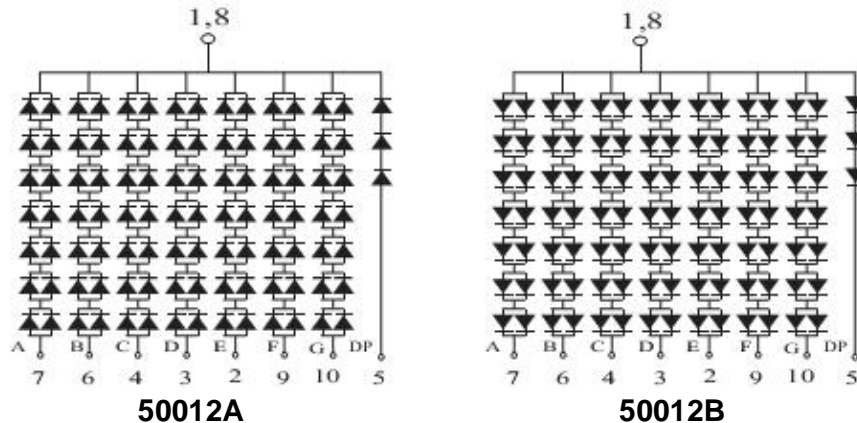

Internal Circuit Diagram

Single Digital Displays Series