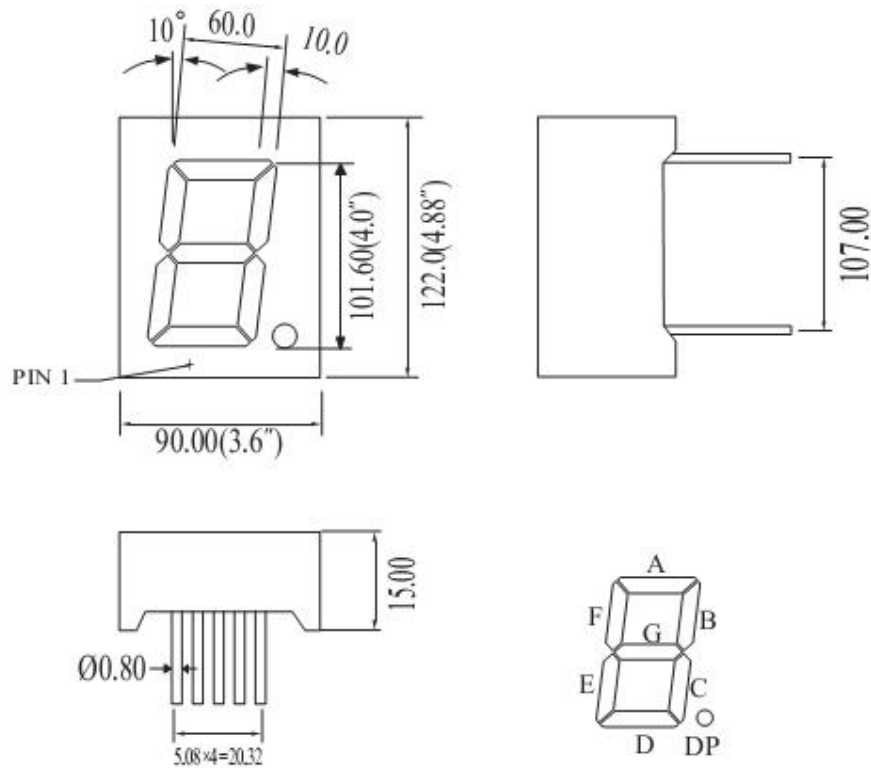

## Package Dimensions

CPS40011KL

UNIT: MM(INCH) TOLERANCE:  $\pm 0.25(0.01")$

## Internal Circuit Diagram