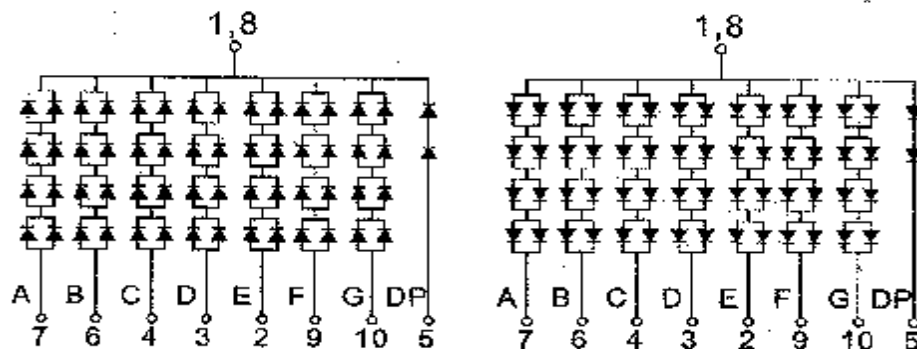

Internal Circuit Diagram