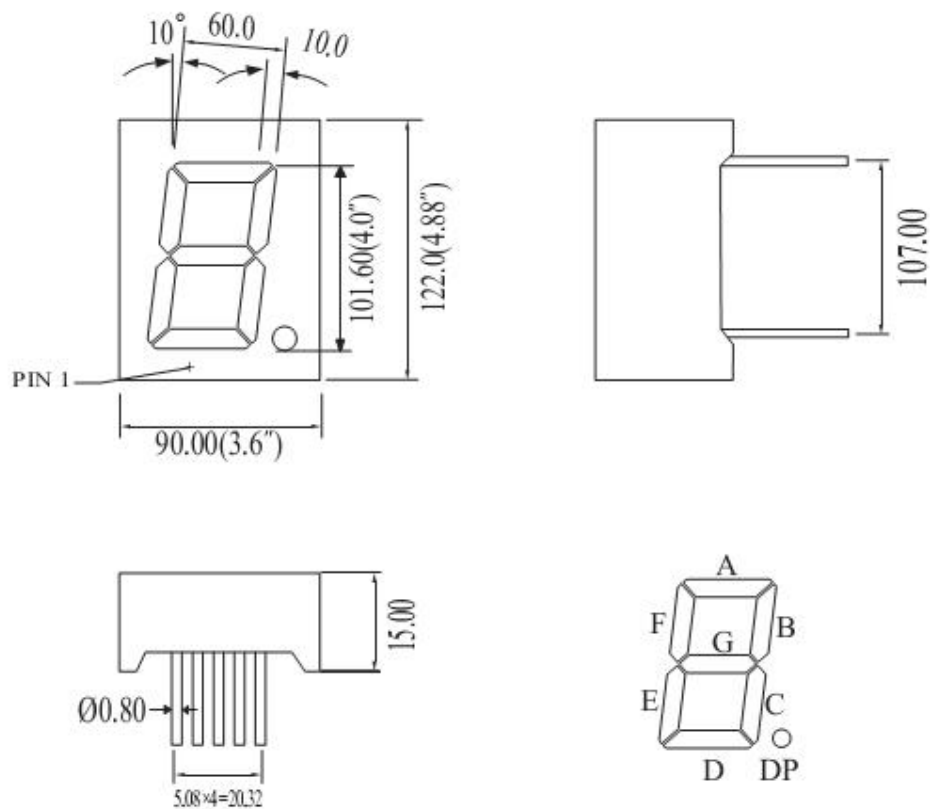

## Package Dimensions

CPS40011CD

UNIT: MM(INCH) TOLERANCE:  $\pm 0.25(0.01)$ "

## Internal Circuit Diagram

40011C

40011D

## Single Digital Displays Series