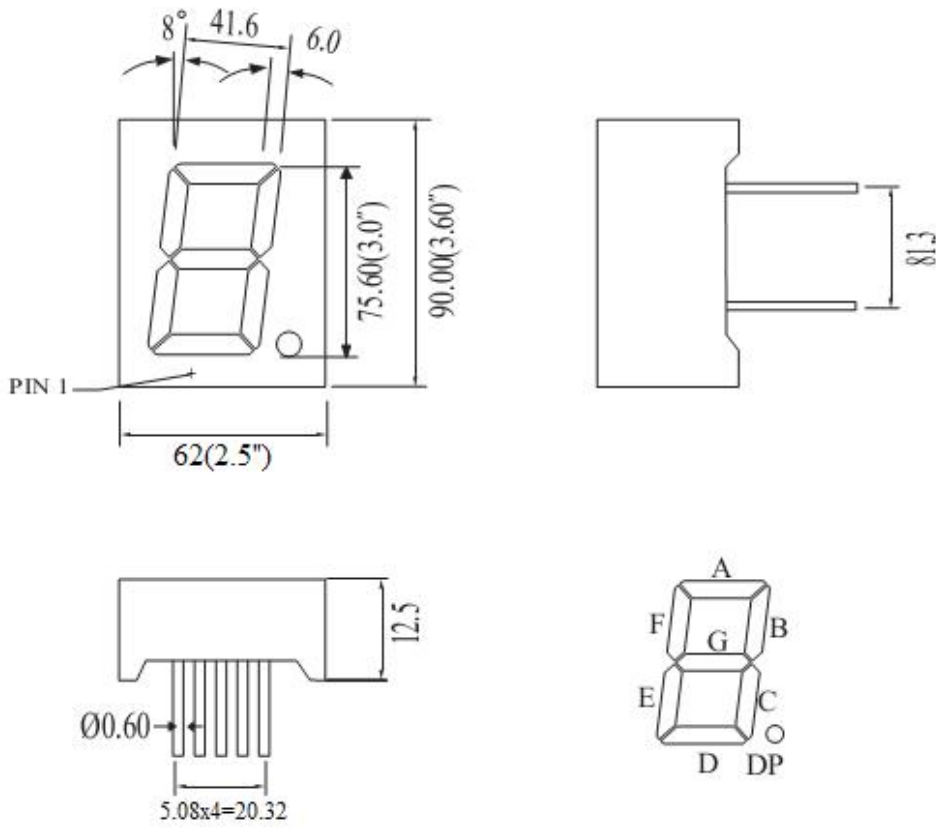

## Package Dimensions

### CPS30012AB

UNIT: MM(INCH) TOLERANCE:  $\pm 0.25(0.01)$ "

## Internal Circuit Diagram