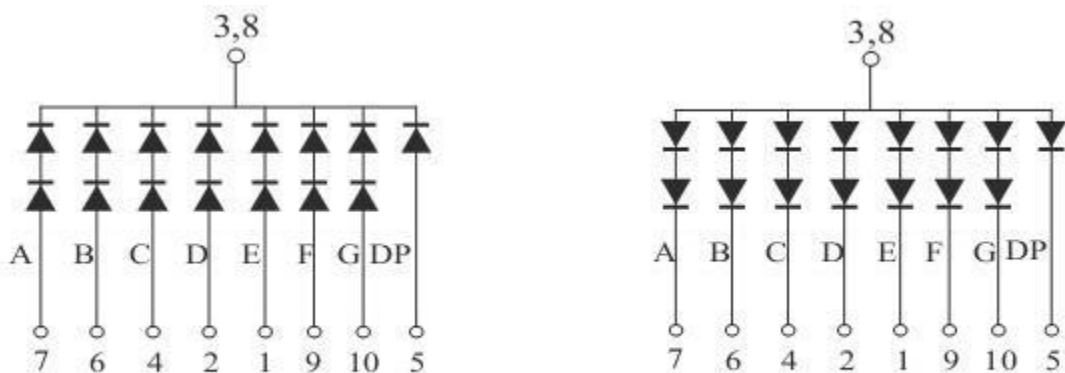

Wuxi Compul Electronics Co.,Ltd

Mail: Sales@compul.cn Web: www.compul.cn

Tel: 86 510 87359088 Fax: 86 510 87359268

Package Dimensions

CPS18011IJ

UNIT: MM(INCH) TOLERANCE: ±0.25(0.01")

Internal Circuit Diagram

18011I

18011J

Single Digital Displays Series