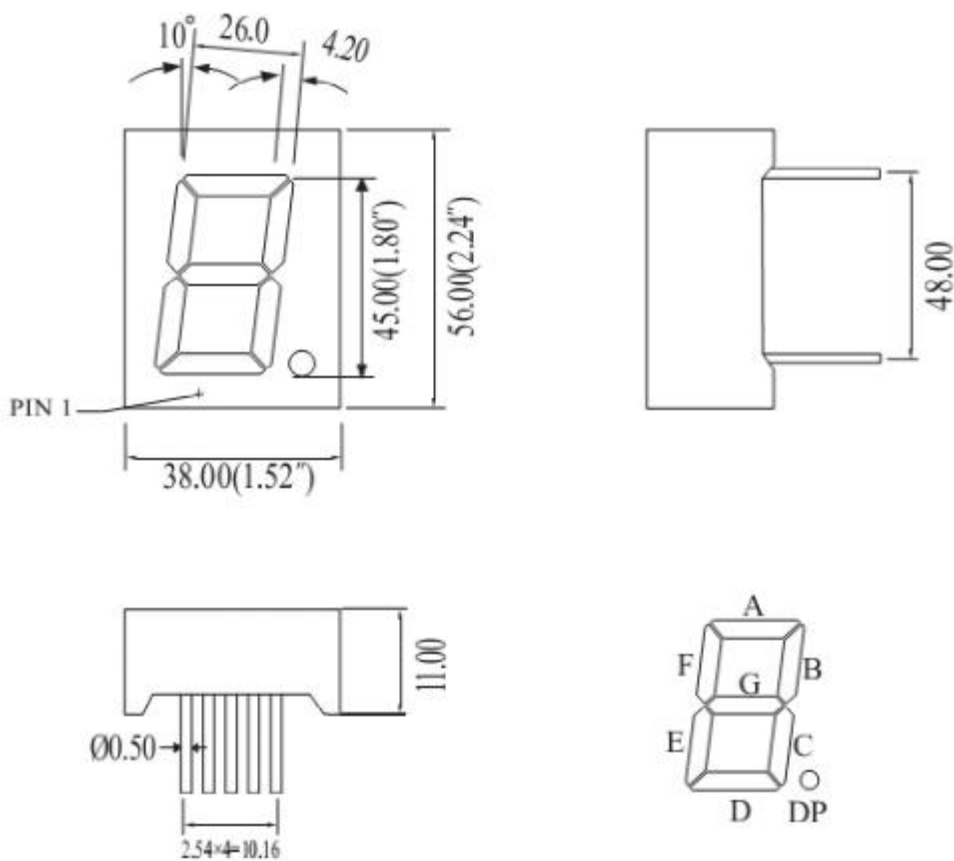

## Package Dimensions

### CPS18011EF

UNIT: MM(INCH) TOLERANCE:  $\pm 0.25(0.01)$ "