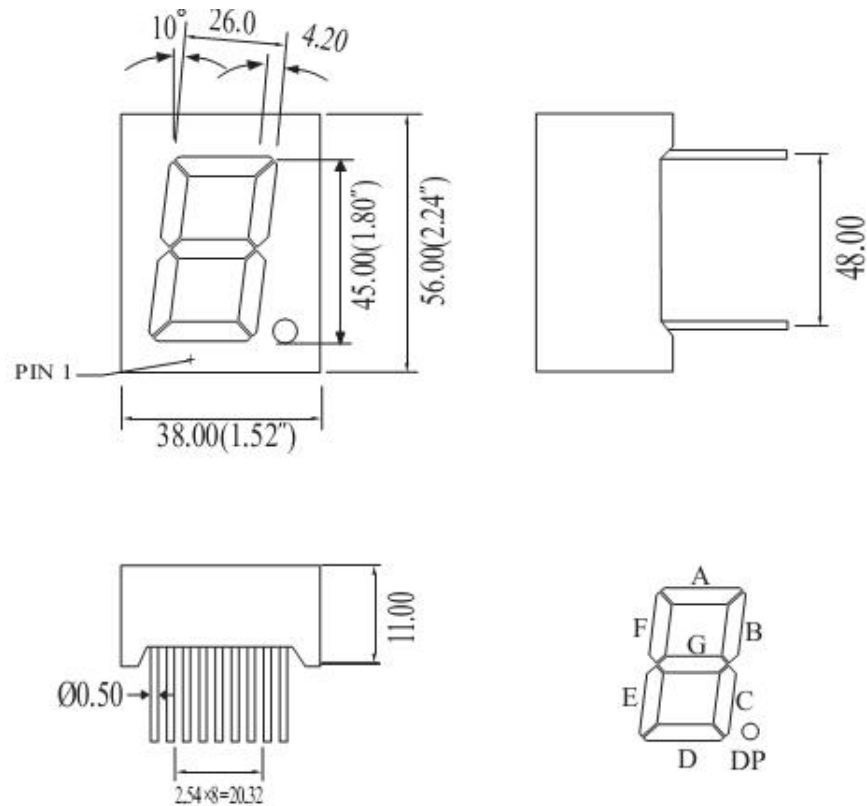

Wuxi Comput Electronics Co.,Ltd

Mail: Sales@compul.cn Web: www.compul.cn

Tel: 86 510 87359088 Fax: 86 510 87359268

Package Dimensions

CPS18011CDEG

UNIT: MM(INCH) TOLERANCE: $\pm 0.25(0.01)$ "

Internal Circuit Diagram

Single Digital Displays Series