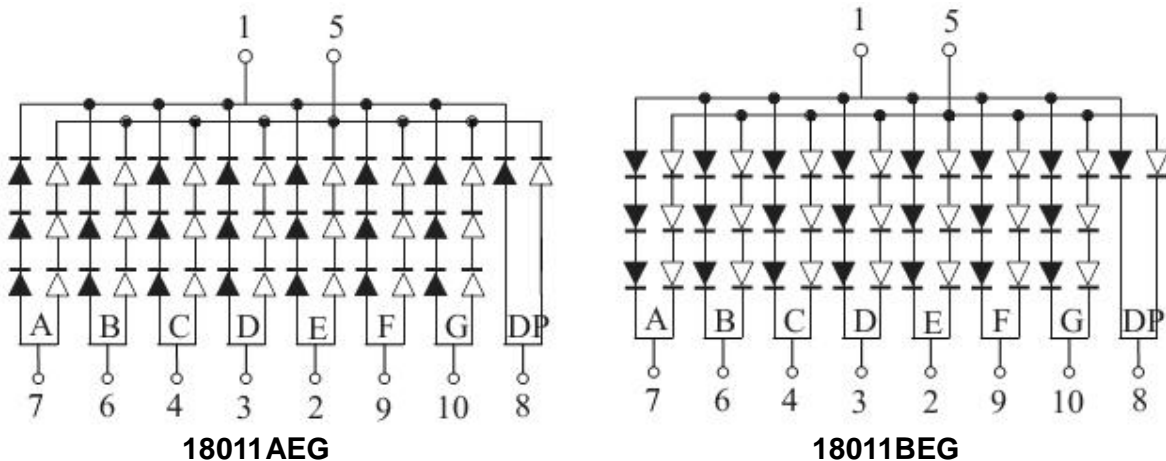

Wuxi Comput Electronics Co.,Ltd

Mail: Sales@compul.cn Web: www.compul.cn

Tel: 86 510 87359088 Fax: 86 510 87359268

Package Dimensions

CPS18011ABEG

UNIT: MM(INCH) TOLERANCE: $\pm 0.25(0.01)$ "

Internal Circuit Diagram

Single Digital Displays Series