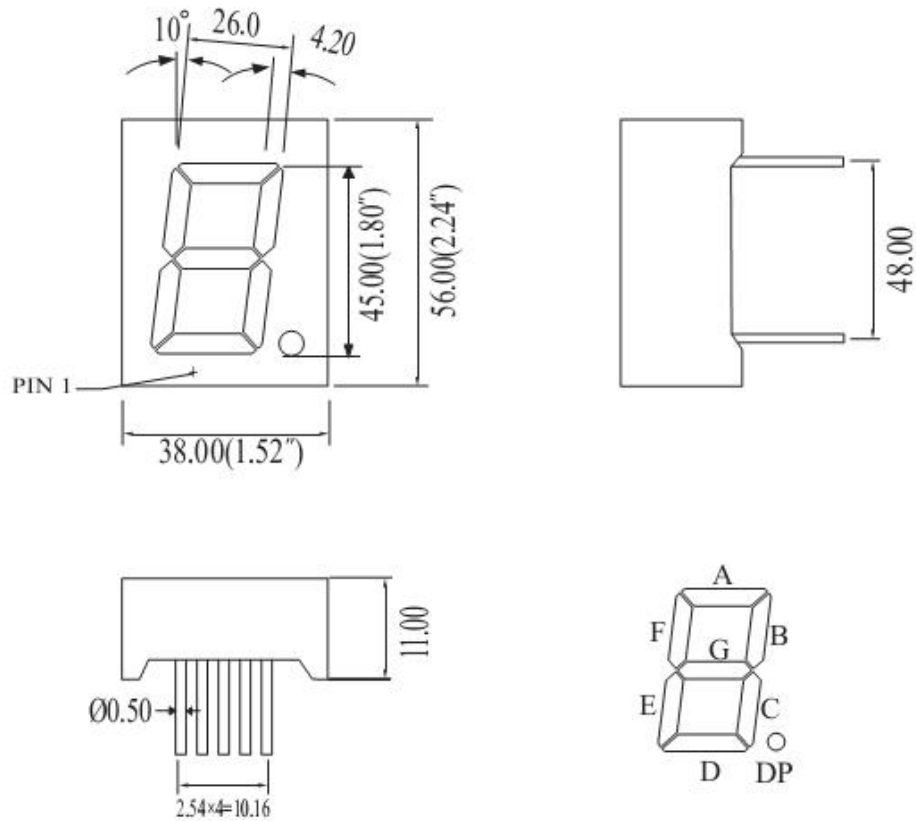

Wuxi Comput Electronics Co.,Ltd

Mail: Sales@compul.cn Web: www.compul.cn

Tel: 86 510 87359088 Fax: 86 510 87359268

Package Dimensions

CPS18011ABEG

UNIT: MM(INCH) TOLERANCE: $\pm 0.25(0.01)$ "

Internal Circuit Diagram

Single Digital Displays Series