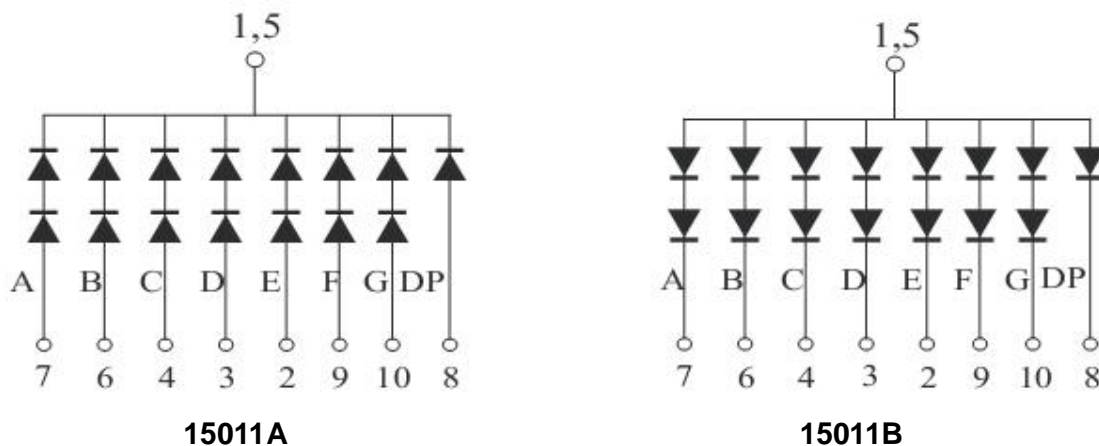

Wuxi Comput Electronics Co.,Ltd

Mail: Sales@compul.cn Web: www.compul.cn

Tel: 86 510 87359088 Fax: 86 510 87359268

Package Dimensions

CPS15012AB

UNIT: MM(INCH) TOLERANCE: $\pm 0.25(0.01")$

Internal Circuit Diagram

Single Digital Displays Series