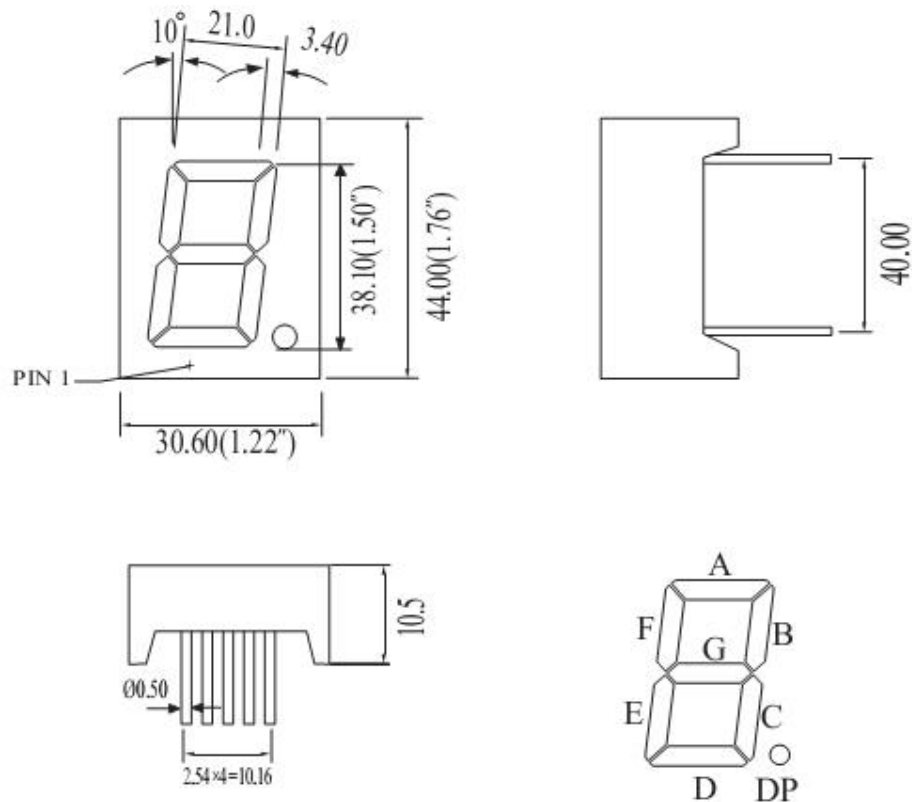

Wuxi Comput Electronics Co.,Ltd

Mail: Sales@compul.cn Web: www.compul.cn

Tel: 86 510 87359088 Fax: 86 510 87359268

Package Dimensions

CPS15012AB

UNIT: MM(INCH) TOLERANCE: $\pm 0.25(0.01")$

Internal Circuit Diagram

Single Digital Displays Series