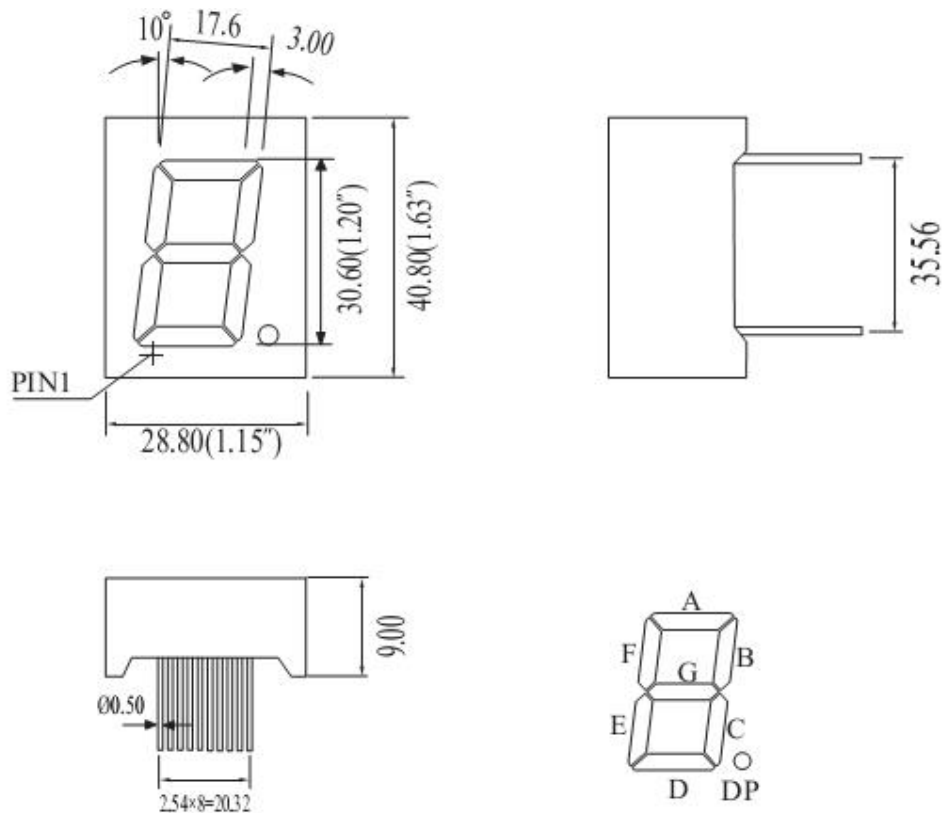

## Package Dimensions

### CPS12011EFEG

UNIT: MM(INCH) TOLERANCE:  $\pm 0.25(0.01)$ "