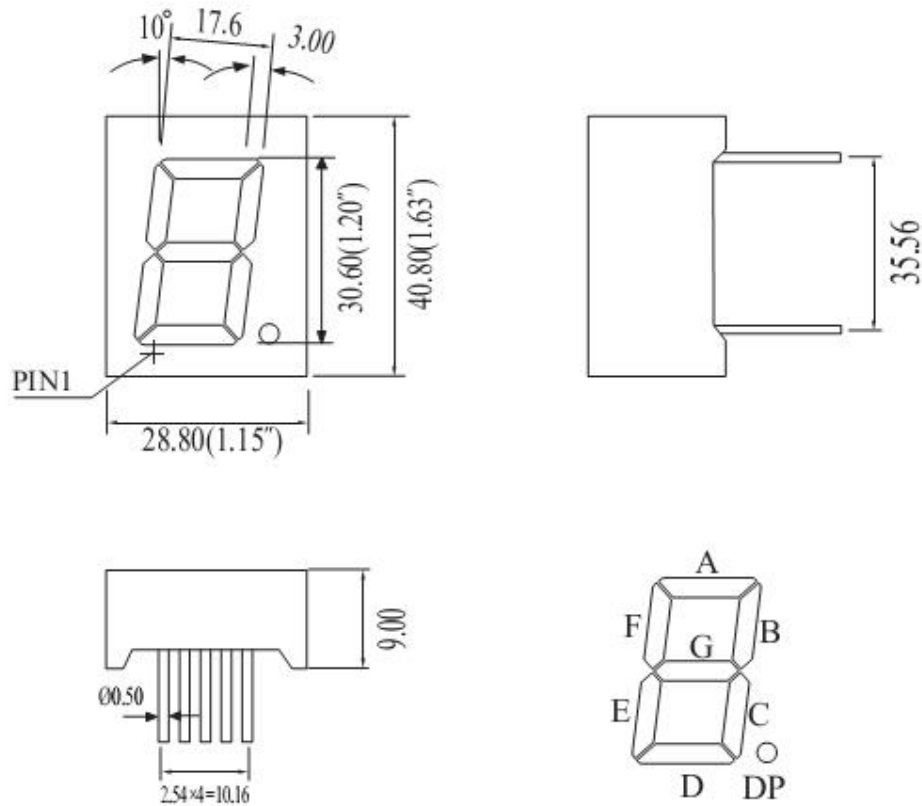

## Package Dimensions

CPS12011ABEG

UNIT: MM(INCH) TOLERANCE:  $\pm 0.25(0.01)$ "

## Internal Circuit Diagram

12011AEG

→ RED  
→ GREEN

12011BEG

Single Digital Displays Series