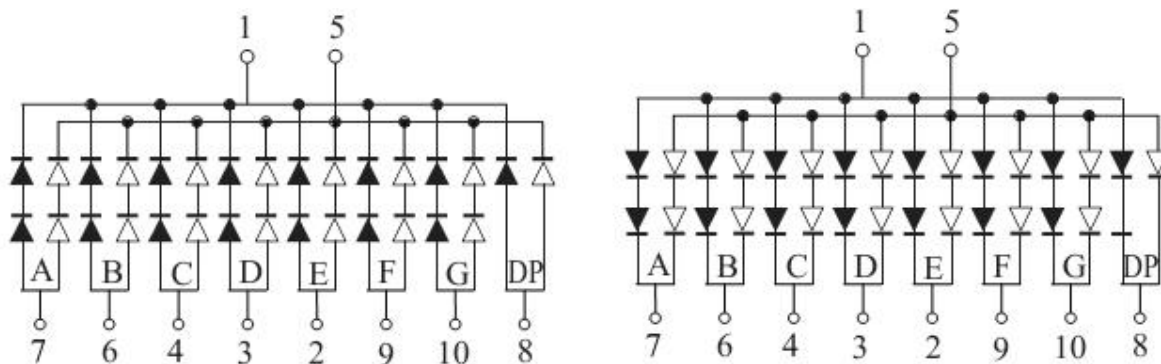

## Package Dimensions

CPS12011ABEG

UNIT: MM(INCH) TOLERANCE:  $\pm 0.25(0.01)$ "

## Internal Circuit Diagram

12011AEG

→ RED  
→ GREEN

12011BEG

Single Digital Displays Series