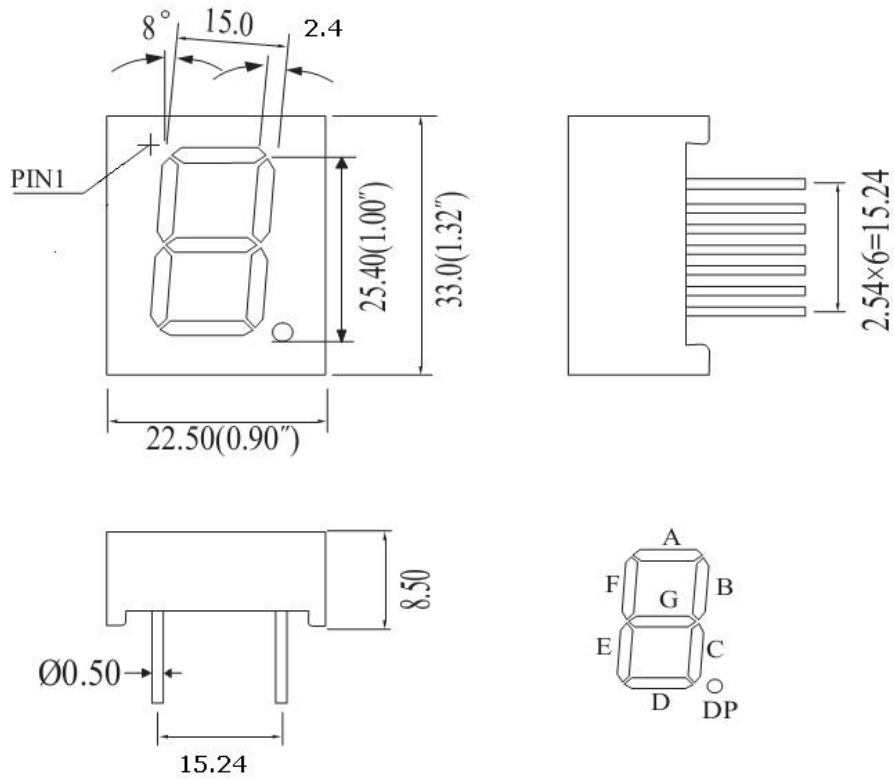

## Package Dimensions

### CPS10018CD

UNIT: MM(INCH) TOLERANCE:  $\pm 0.25(0.01")$

## Internal Circuit Diagram

10018C

4, 5, 12 NO PIN

10018D