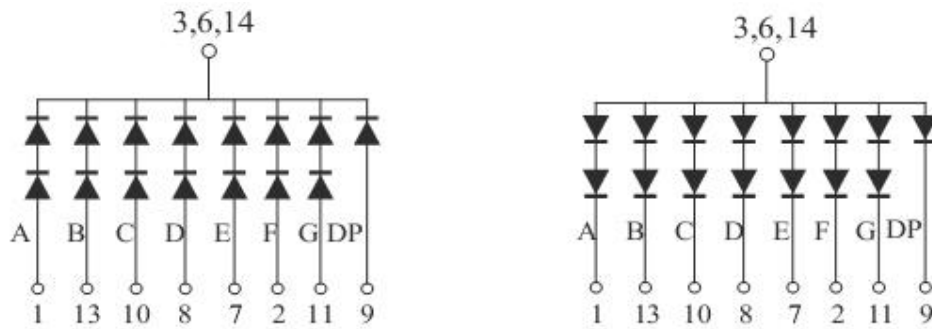

Internal Circuit Diagram

10018C

4, 5, 12 NO PIN

10018D

Single Digital Displays Series