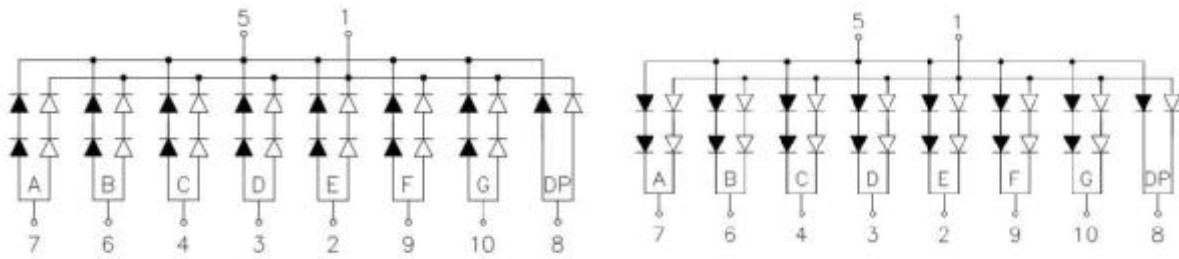

Wuxi Comput Electronics Co.,Ltd

Mail: Sales@compul.cn Web: www.compul.cn

Tel: 86 510 87359088 Fax: 86 510 87359268

Package Dimensions

CPS10016EFEG

UNIT: MM(INCH) TOLERANCE: ±0.25(0.01")

Internal Circuit Diagram

10016EEG

→+ RED
 →- GREEN

10016FEG

Single Digital Displays Series