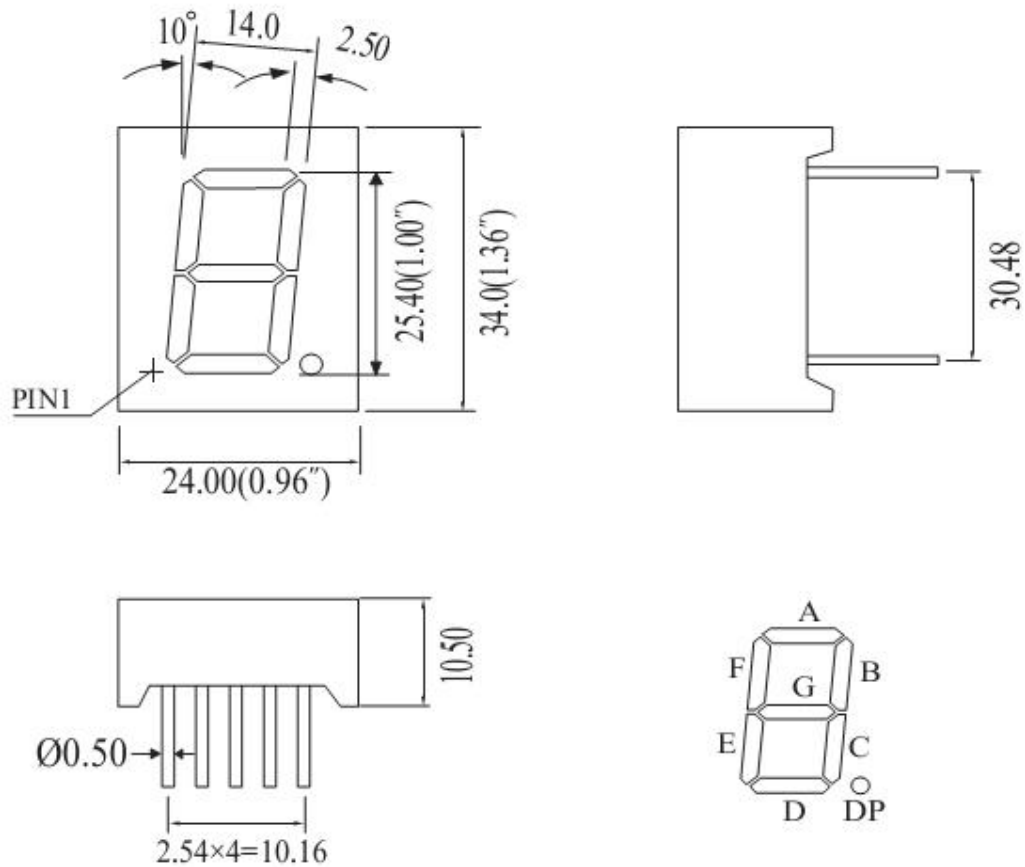

Wuxi Comput Electronics Co.,Ltd

Mail: Sales@compul.cn Web: www.compul.cn

Tel: 86 510 87359088 Fax: 86 510 87359268

Package Dimensions

CPS10016AB

UNIT: MM(INCH) TOLERANCE: $\pm 0.25(0.01")$

Internal Circuit Diagram

Single Digital Displays Series