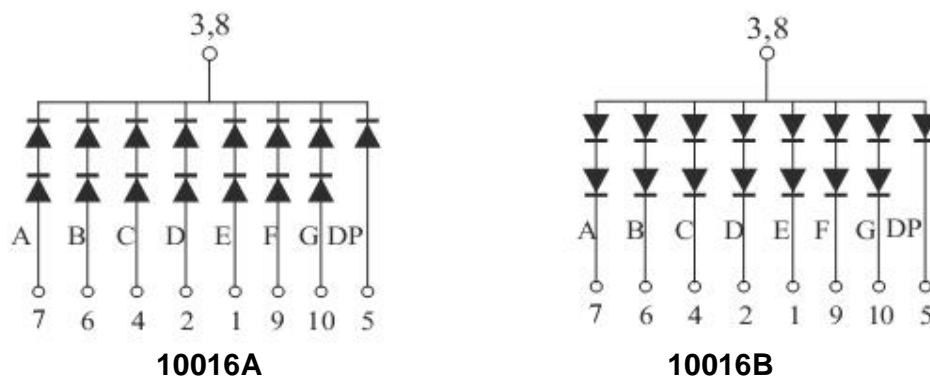

Wuxi Comput Electronics Co.,Ltd

Mail: Sales@compul.cn Web: www.compul.cn

Tel: 86 510 87359088 Fax: 86 510 87359268

Package Dimensions

CPS10016AB

UNIT: MM(INCH) TOLERANCE: $\pm 0.25(0.01")$

Internal Circuit Diagram

Single Digital Displays Series