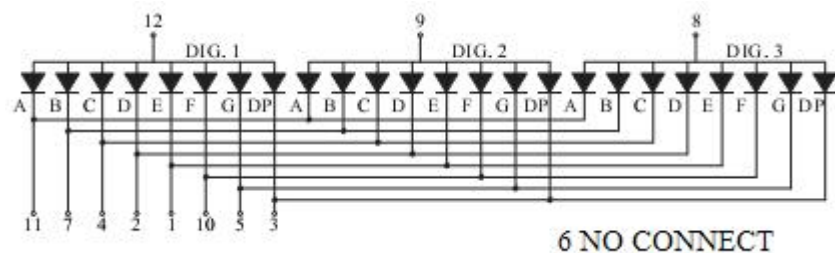

## Package Dimensions

CPS08031A/B

UNIT: MM(INCH) TOLERANCE: ±0.25(0.01")

## Internal Circuit Diagram

**08031A**

**08031B**

Three Digits Displays Series