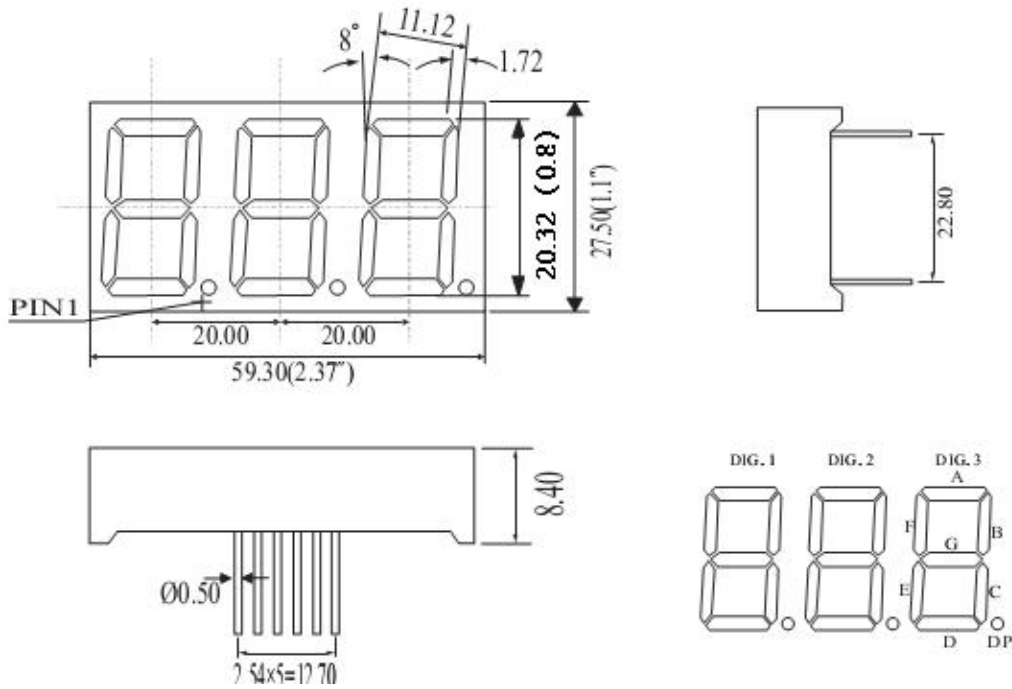

## Package Dimensions

CPS08031A/B

UNIT: MM(INCH) TOLERANCE: ±0.25(0.01")

## Internal Circuit Diagram

**08031A**

**08031B**

Three Digits Displays Series