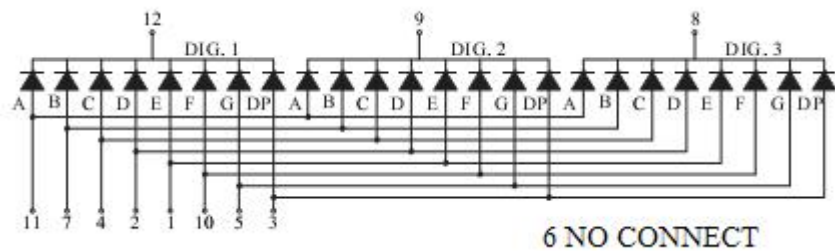

## Package Dimensions

CPS08031A/B

UNIT: MM(INCH) TOLERANCE: ±0.25(0.01")

## Internal Circuit Diagram

**08031A**

**08031B**

Three Digits Displays Series