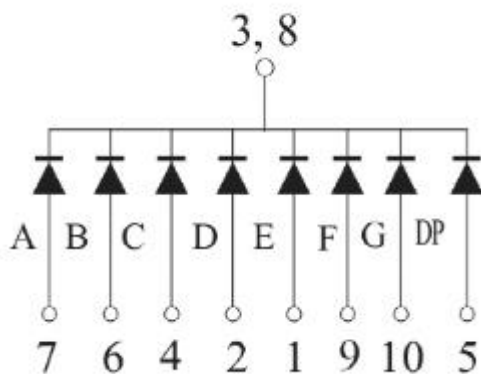

Internal Circuit Diagram

08016C