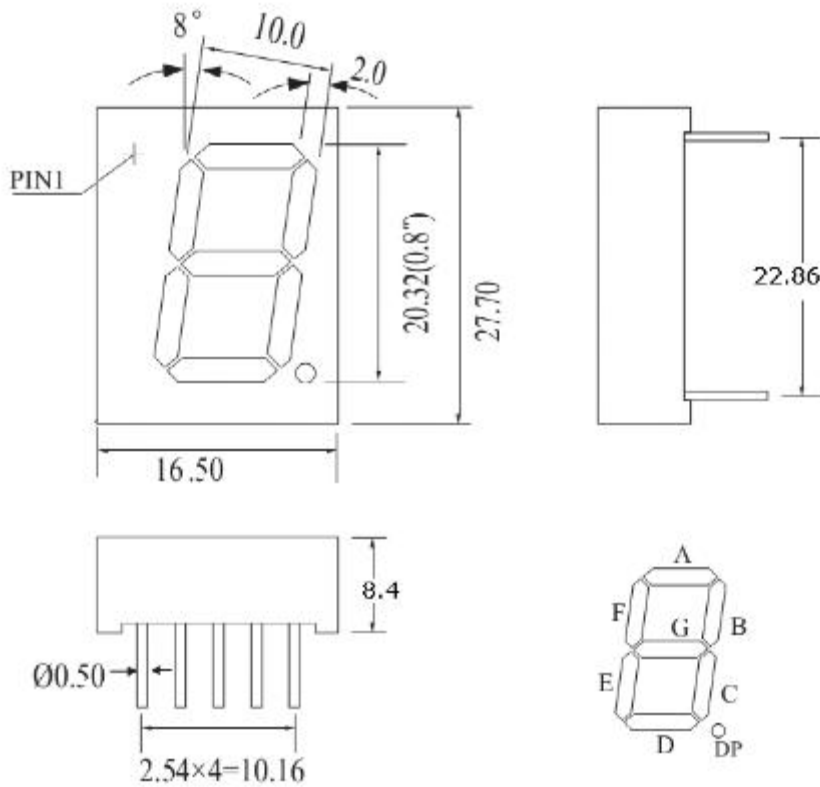

## Package Dimensions

### CPS08016CD

UNIT: MM(INCH) TOLERANCE:  $\pm 0.25(0.01)$ "