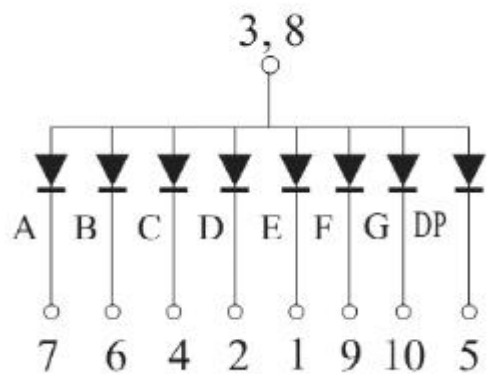

08016D

Single Digital Displays Series