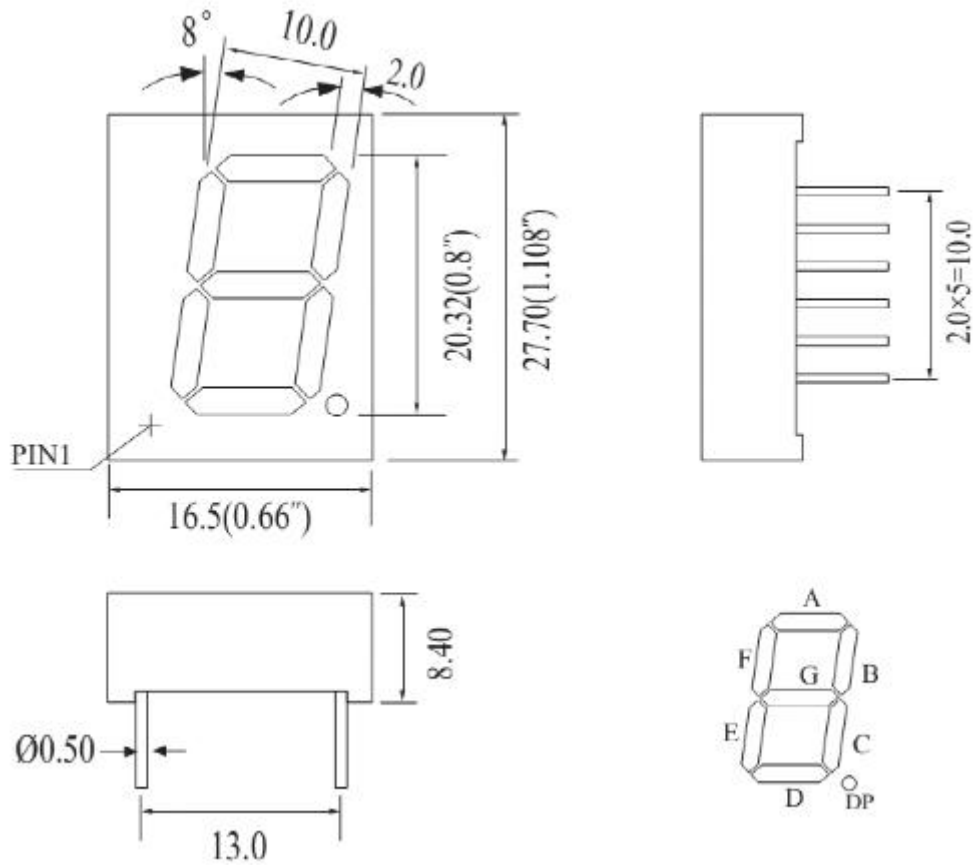

## Package Dimensions

### CPS08016AB

UNIT: MM(INCH) TOLERANCE:  $\pm 0.25(0.01)$ "