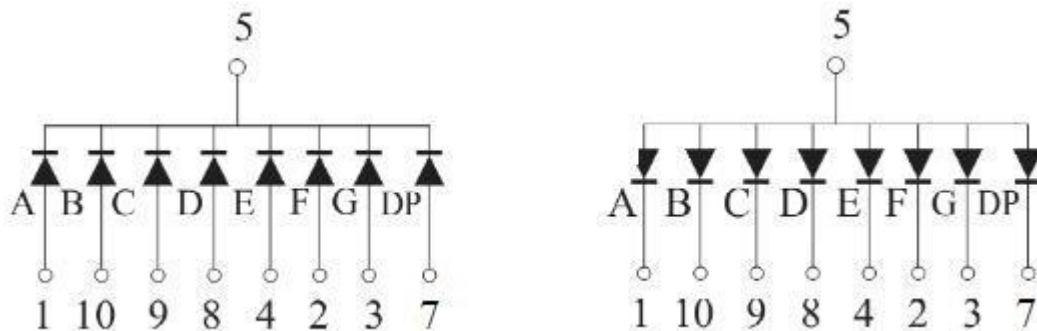

Internal Circuit Diagram

08016A

08016B

Single Digital Displays Series