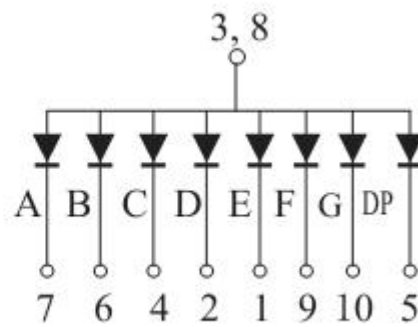

08011F

Single Digital Displays Series