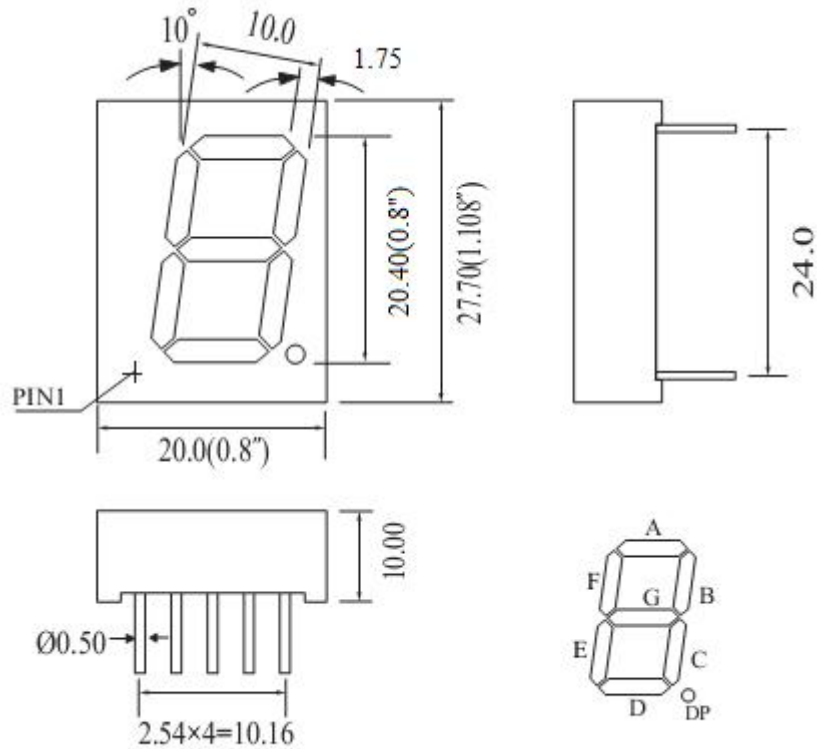

## Package Dimensions

CPS08011EF

UNIT: MM(INCH) TOLERANCE:  $\pm 0.25(0.01)$ "