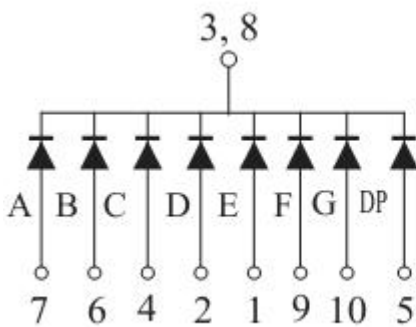

Internal Circuit Diagram

08011E