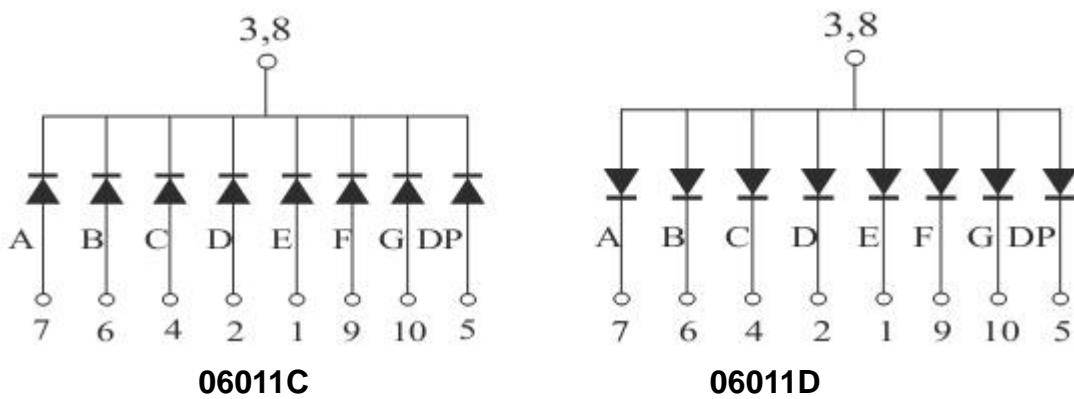

Wuxi Comput Electronics Co.,Ltd

Mail: Sales@compul.cn Web: www.compul.cn

Tel: 86 510 87359088 Fax: 86 510 87359268

Package Dimensions

CPS06011C/D

UNIT: MM(INCH) TOLERANCE: ±0.25(0.01")

Internal Circuit Diagram

Single Digital Displays Series