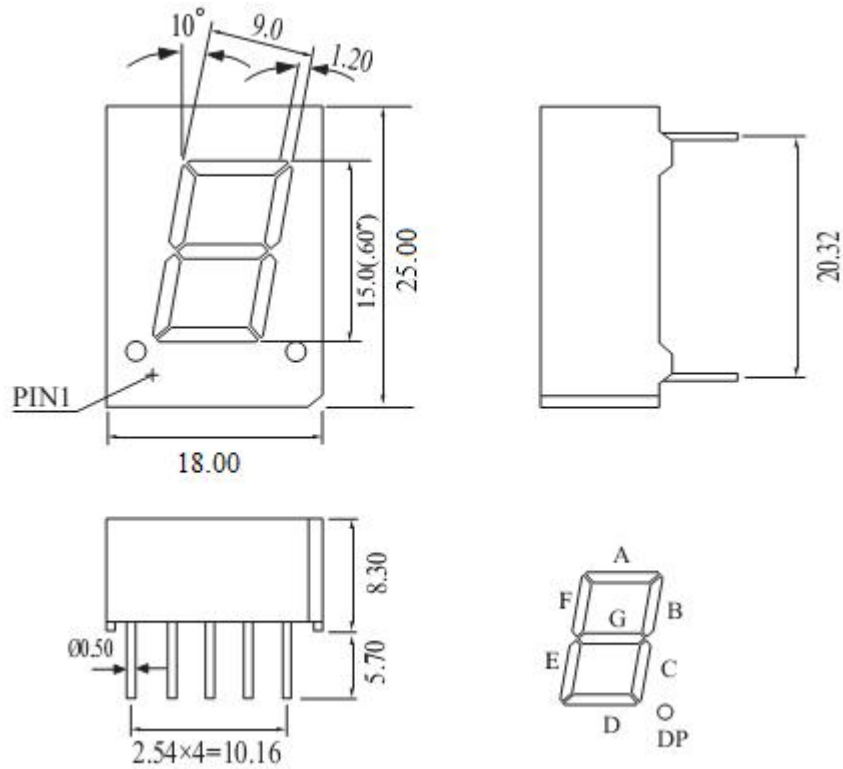

Wuxi Comput Electronics Co.,Ltd

Mail: Sales@compul.cn Web: www.compul.cn

Tel: 86 510 87359088 Fax: 86 510 87359268

Package Dimensions

CPS06011C/D

UNIT: MM(INCH) TOLERANCE: ±0.25(0.01")

Internal Circuit Diagram

Single Digital Displays Series