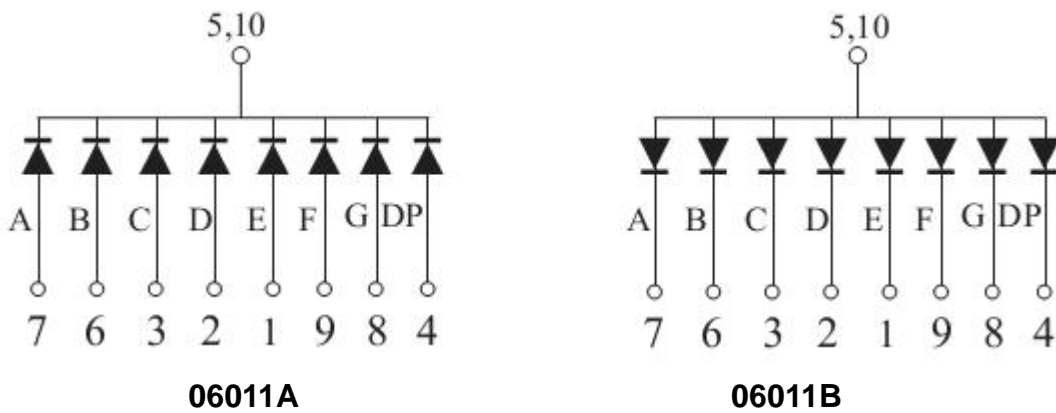

Wuxi Comput Electronics Co.,Ltd

Mail: Sales@compul.cn Web: www.compul.cn

Tel: 86 510 87359088 Fax: 86 510 87359268

Package Dimensions

CPS06011AB

UNIT: MM(INCH) TOLERANCE: ±0.25(0.01")

Internal Circuit Diagram

Single Digital Displays Series