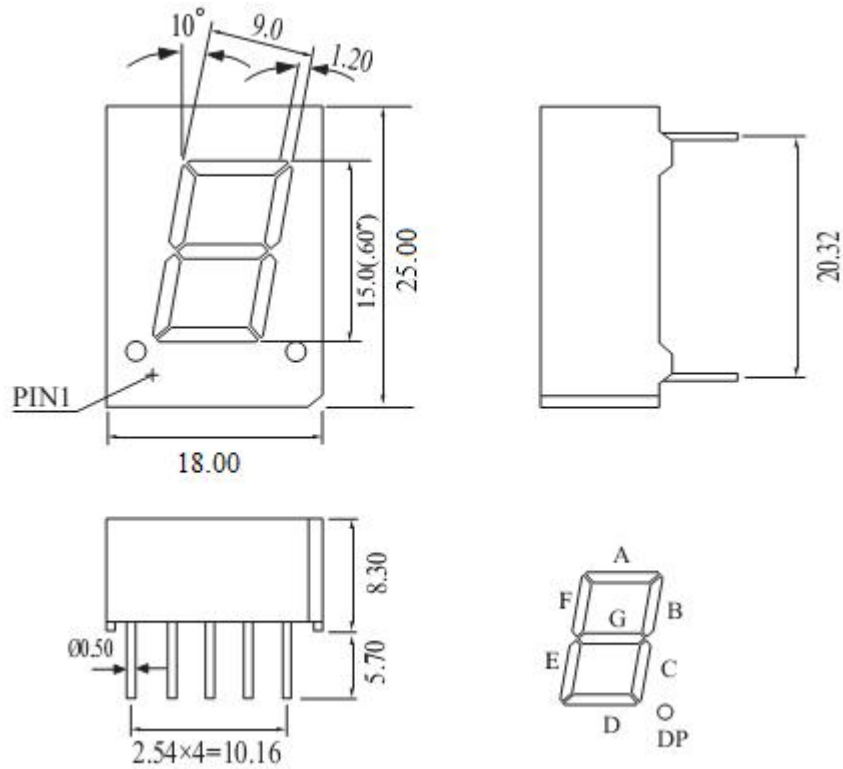

Wuxi Comput Electronics Co.,Ltd

Mail: Sales@compul.cn Web: www.compul.cn

Tel: 86 510 87359088 Fax: 86 510 87359268

Package Dimensions

CPS06011AB

UNIT: MM(INCH) TOLERANCE: ±0.25(0.01")

Internal Circuit Diagram

Single Digital Displays Series