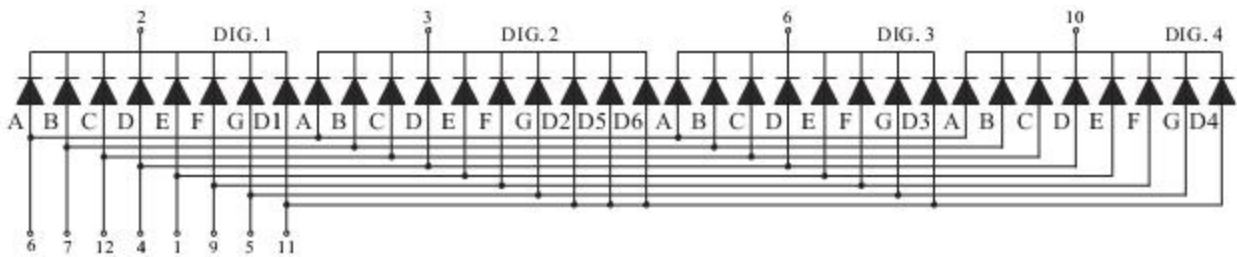

Internal Circuit Diagram

56430