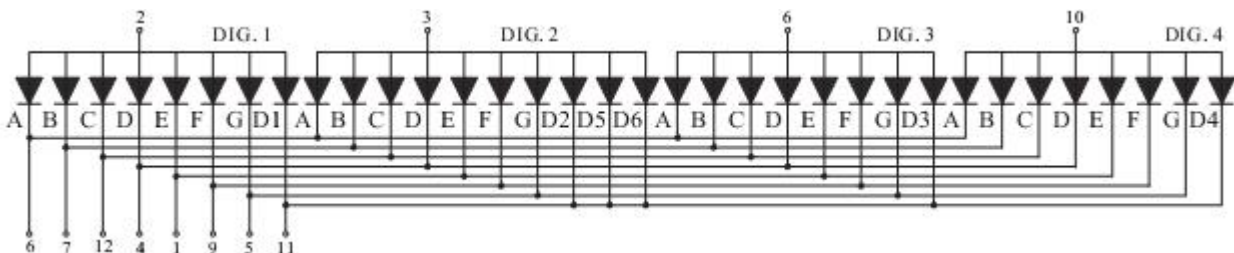

## Package Dimensions

### CPS056430/P

UNIT: MM(INCH) TOLERANCE: ±0.25(0.01")

## Internal Circuit Diagram

**56430**

**5643P**