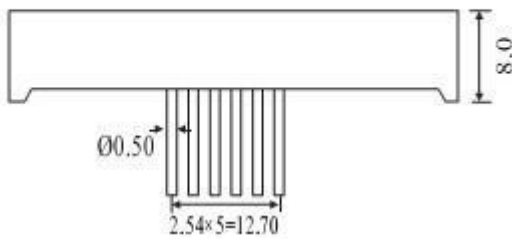

## Package Dimensions

### CPS056430/P

UNIT: MM(INCH) TOLERANCE: ±0.25(0.01")