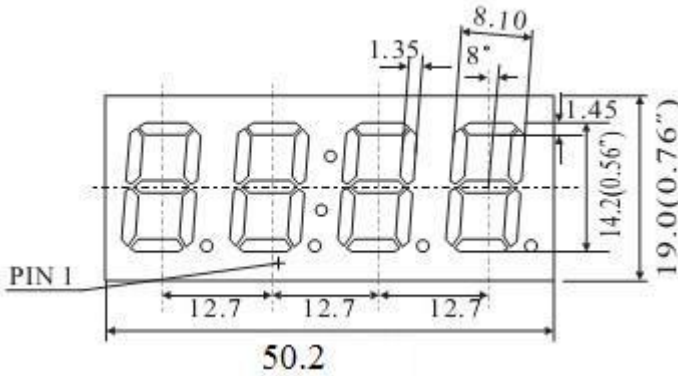

## Package Dimensions

### CPS056430/P

UNIT: MM(INCH) TOLERANCE: ±0.25(0.01")