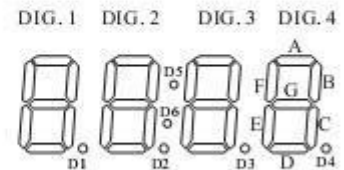

## Package Dimensions

### CPS056430/P

UNIT: MM(INCH) TOLERANCE: ±0.25(0.01")