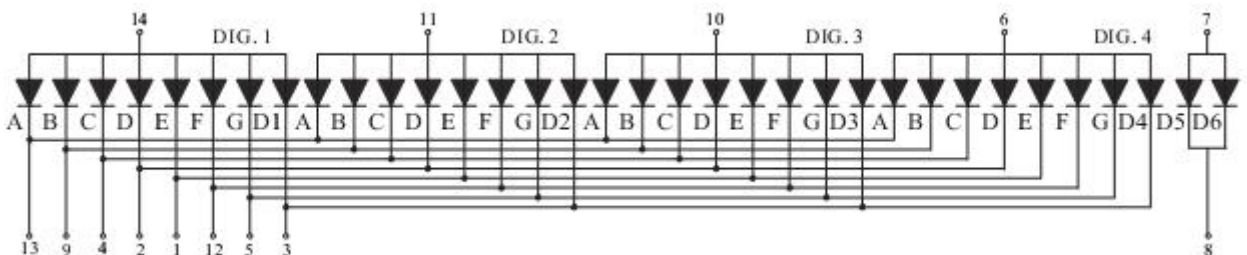

5643F

Four Digits Displays Series