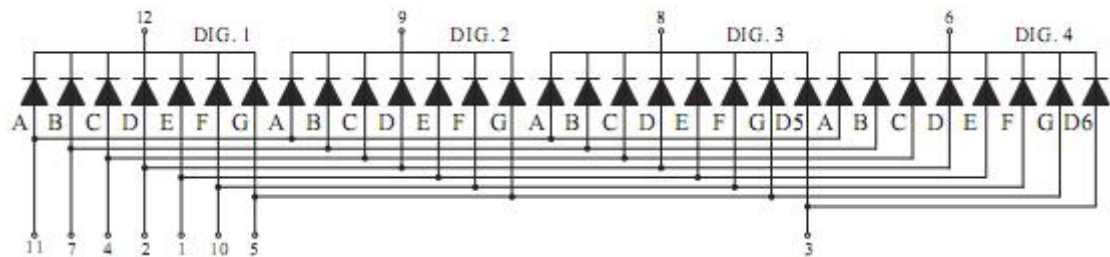

Internal Circuit Diagram

05643C