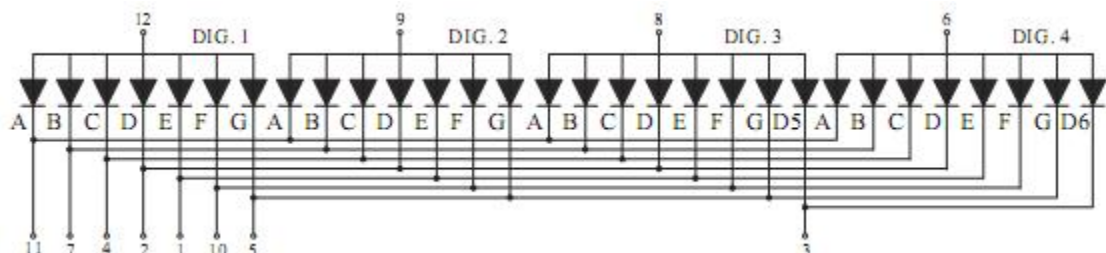

## Package Dimensions

### CPS05643CD

UNIT: MM(INCH) TOLERANCE:  $\pm 0.25(0.01)$ "

## Internal Circuit Diagram

**05643C**

**05643D**