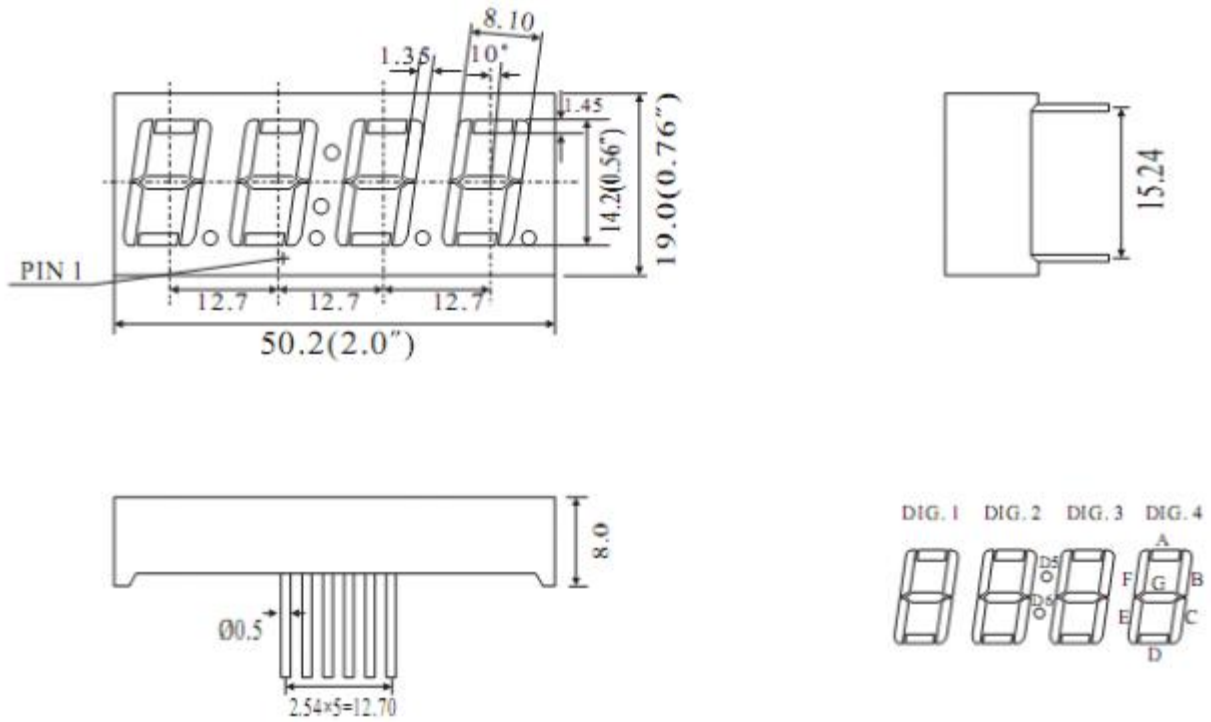

## Package Dimensions

### CPS05643CD

UNIT: MM(INCH) TOLERANCE:  $\pm 0.25(0.01)$ "