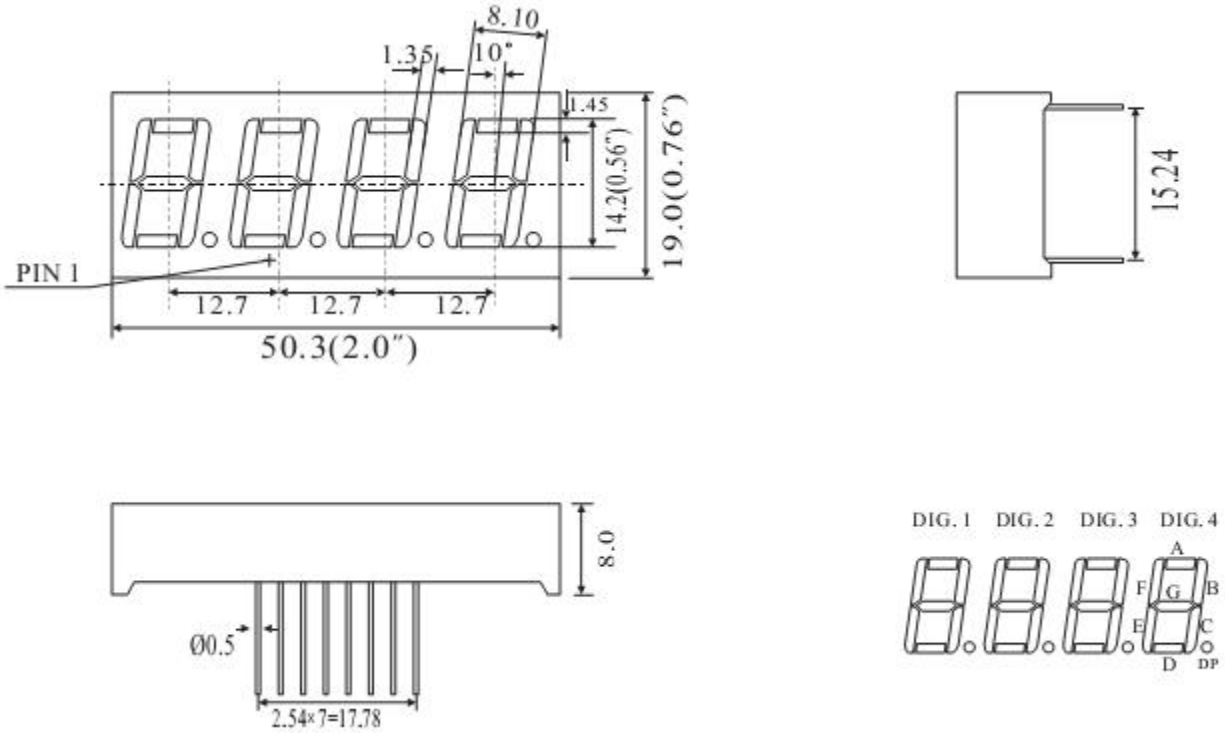

## Package Dimensions

### CPS05641IJ

UNIT: MM(INCH) TOLERANCE:  $\pm 0.25(0.01)$ "