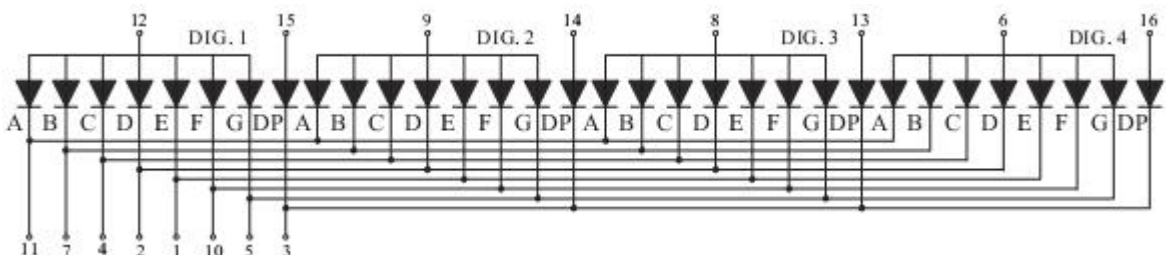

05641J

Four Digits Displays Series