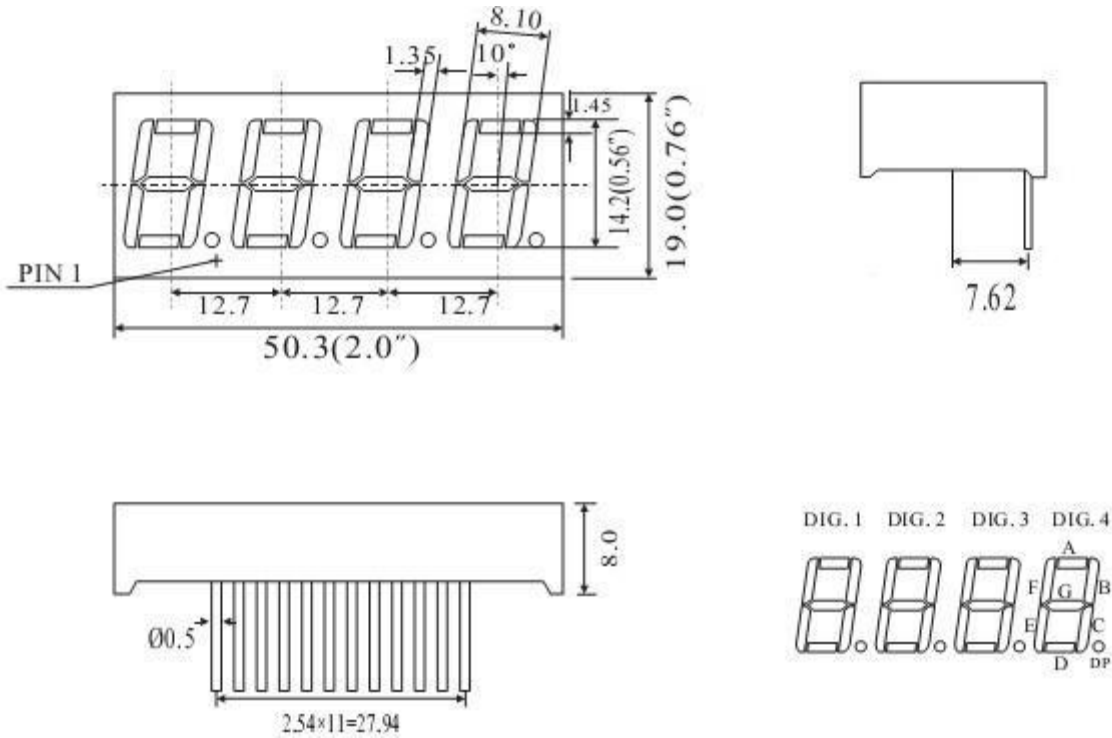

## Package Dimensions

### CPS05641EF

UNIT: MM(INCH) TOLERANCE:  $\pm 0.25(0.01)$ "

## Internal Circuit Diagram