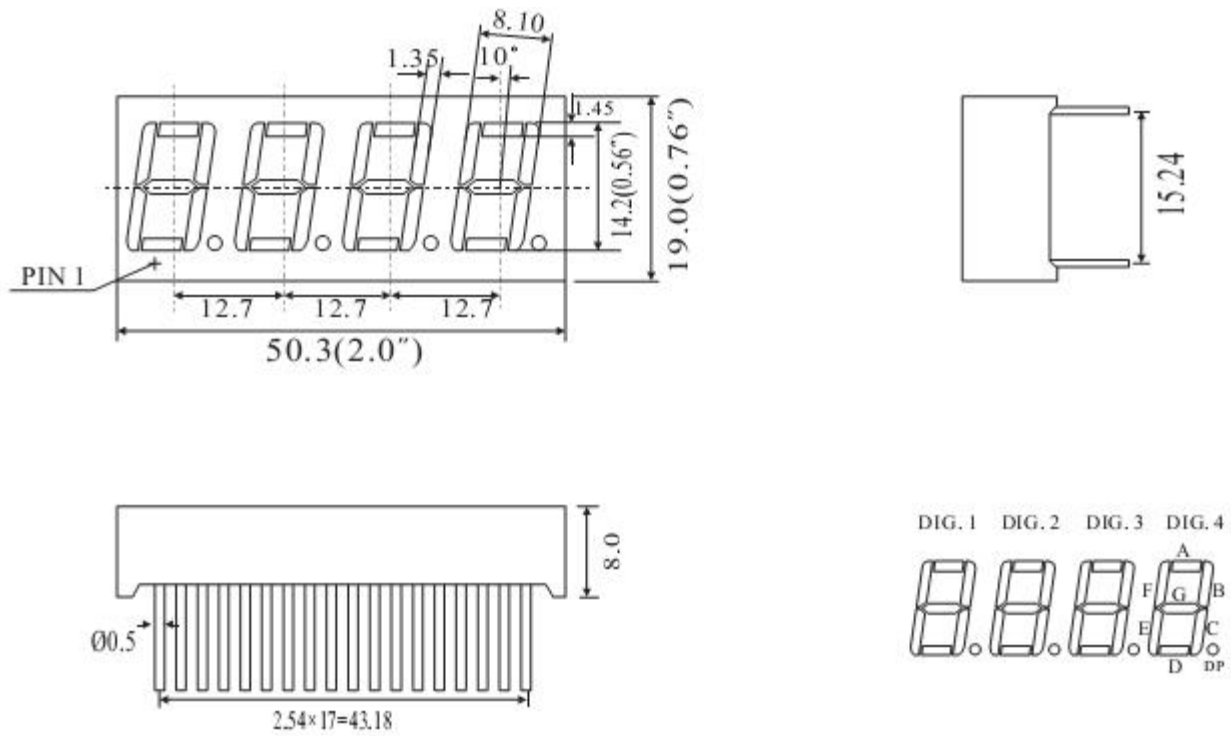

## Package Dimensions

### CPS05641C/D

UNIT: MM(INCH) TOLERANCE:  $\pm 0.25(0.01)$ "

## Internal Circuit Diagram