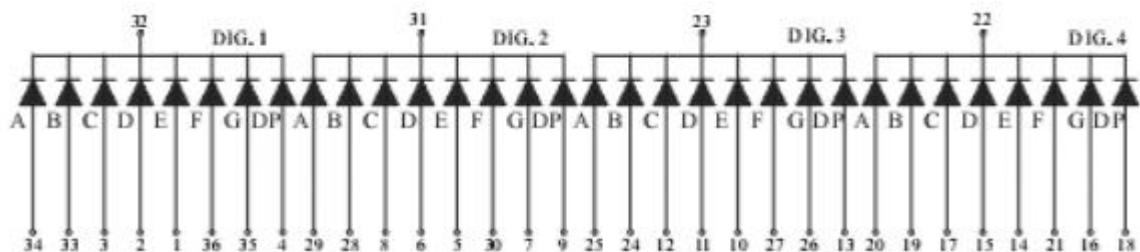

Internal Circuit Diagram