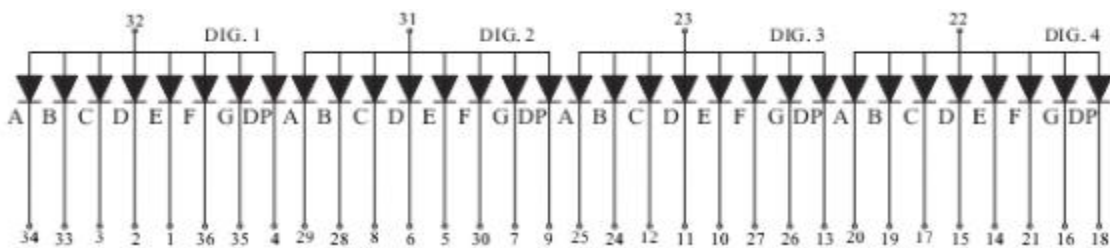

05241C

05241D

Four Digits Displays Series