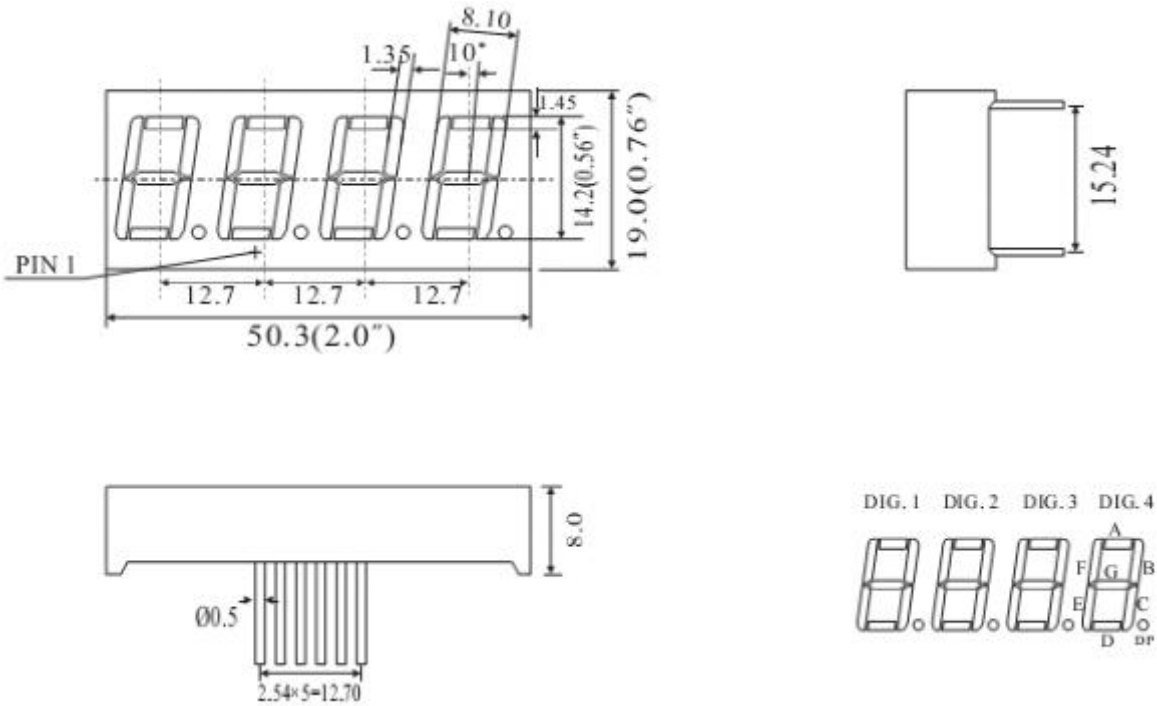

## Package Dimensions

### CPS05641AB

UNIT: MM(INCH) TOLERANCE:  $\pm 0.25(0.01)$ "

## Internal Circuit Diagram