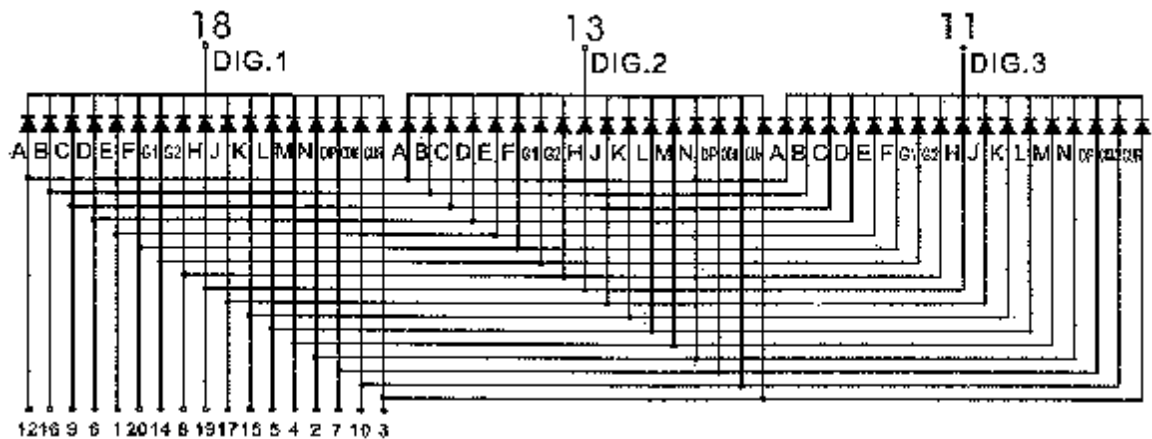

## Package Dimensions

CPS05635A

UNIT: MM(INCH) TOLERANCE: ±0.25(0.01")

## Internal Circuit Diagram

5635A

Triple Alpha Digitals Displays Series