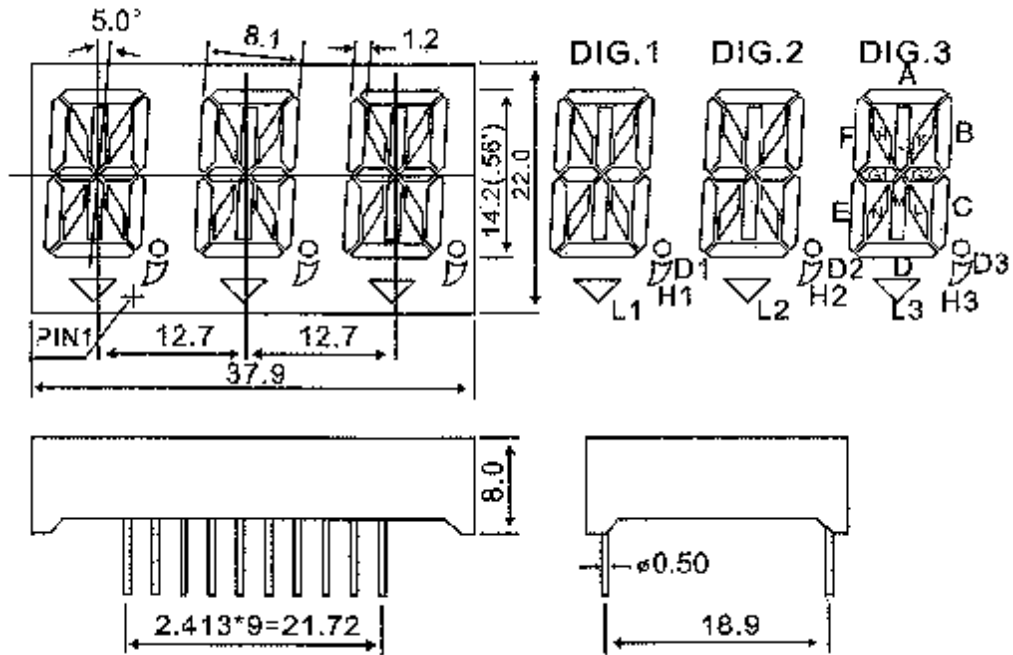

## Package Dimensions

CPS05635A

UNIT: MM(INCH) TOLERANCE: ±0.25(0.01")

## Internal Circuit Diagram

5635A

Triple Alpha Digitals Displays Series