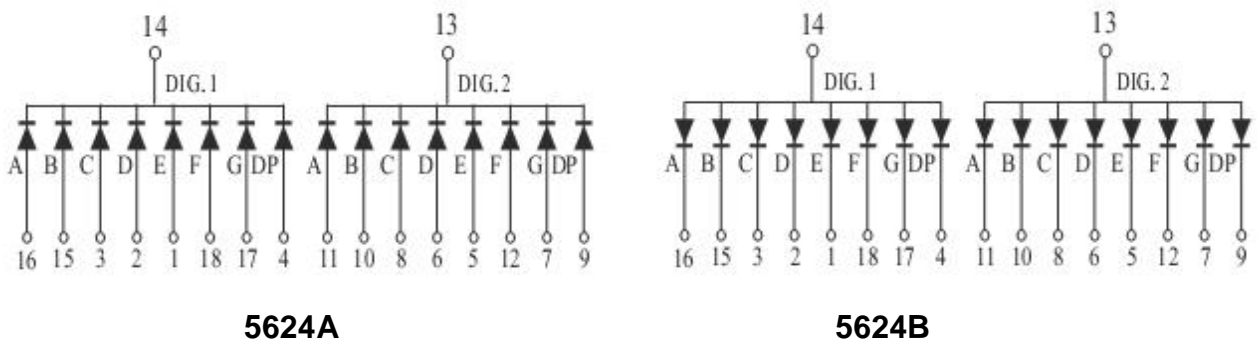

Internal Circuit Diagram

5624A

5624B

Dual Digitals Displays Series