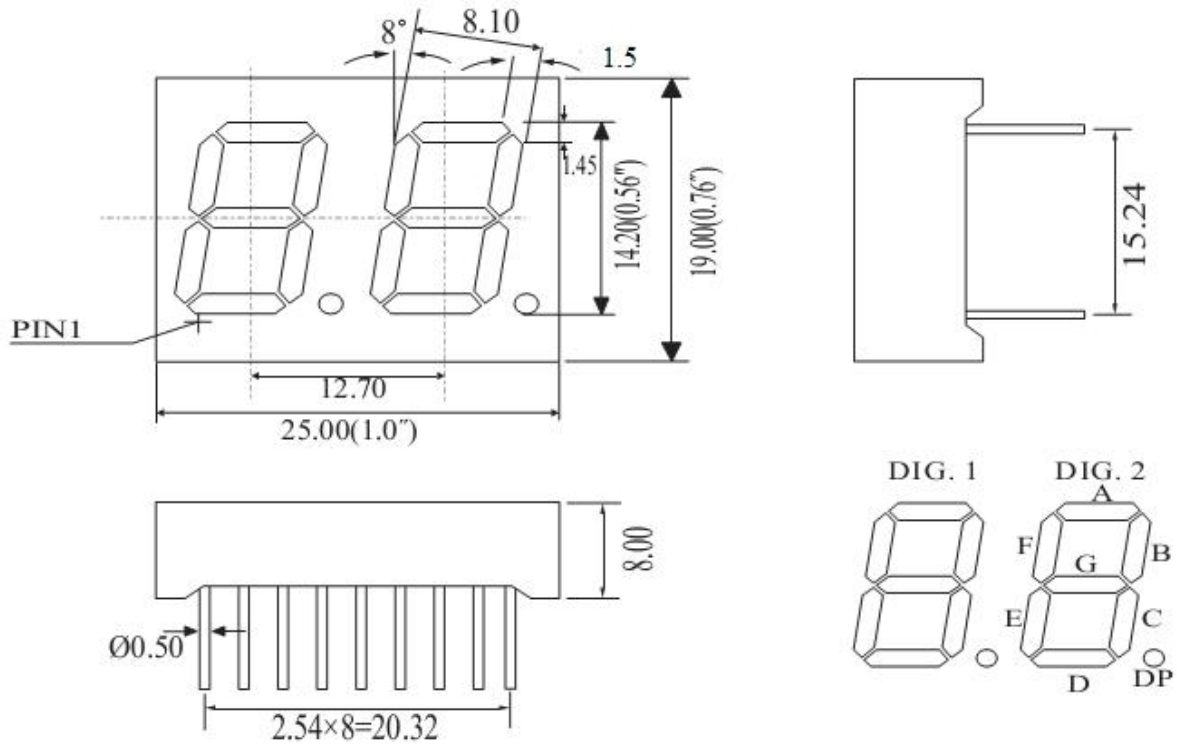

## Package Dimensions

### CPS05624AB

UNIT: MM(INCH) TOLERANCE:  $\pm 0.25(0.01")$