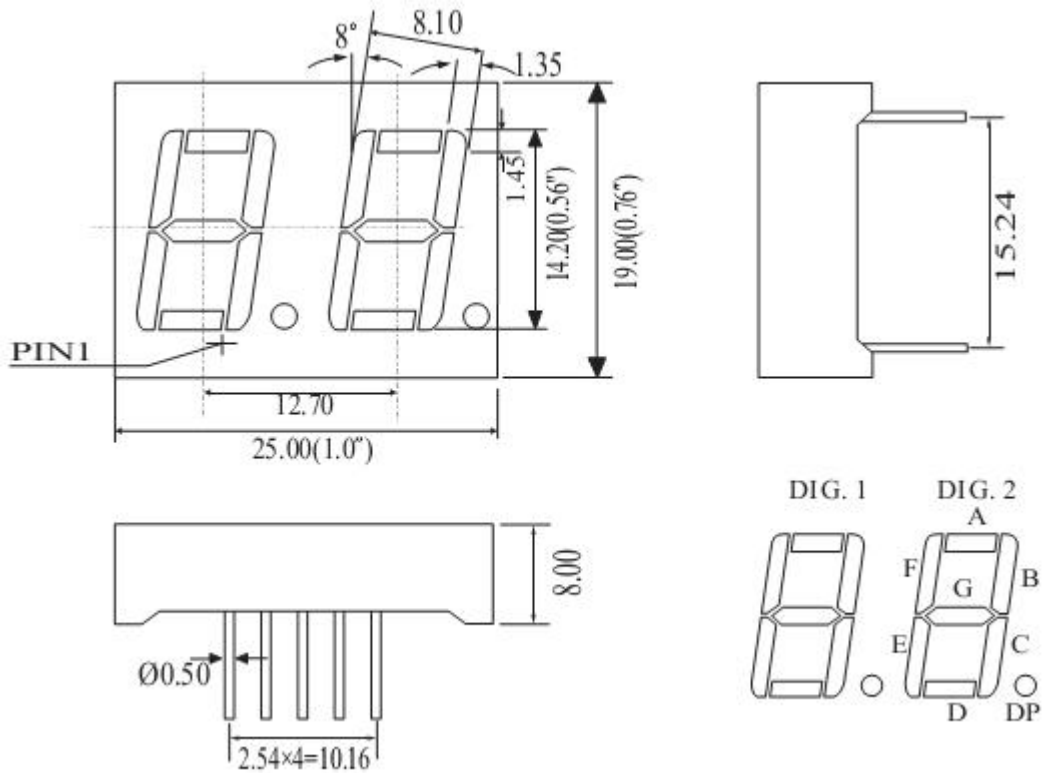

## Package Dimensions

CPS05621WX

UNIT: MM(INCH) TOLERANCE: ±0.25(0.01")