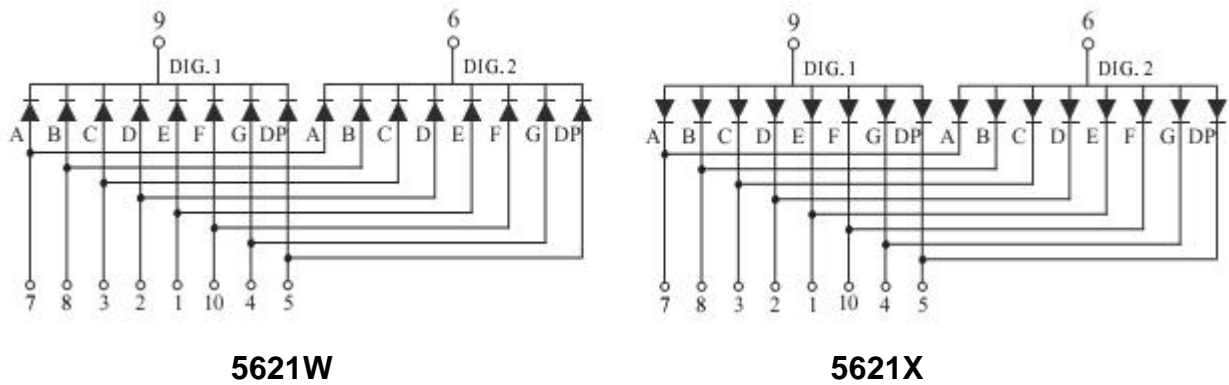

Internal Circuit Diagram

5621W

5621X

Dual Digitals Displays Series