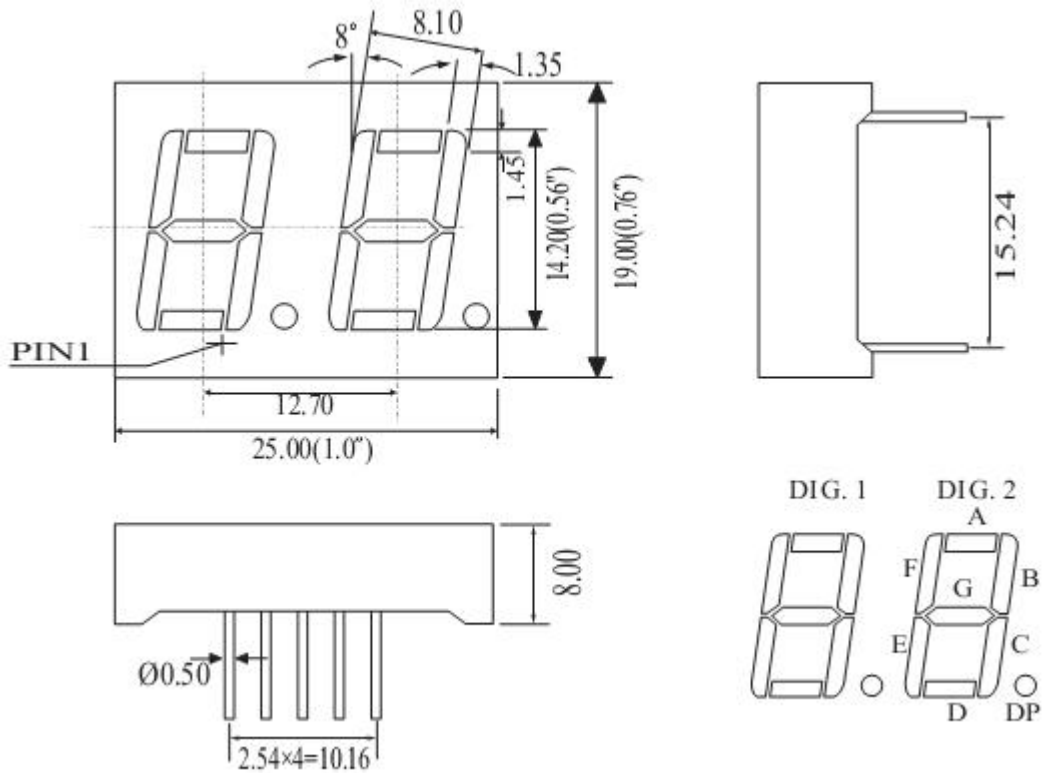

## Package Dimensions

CPS05621ST

UNIT: MM(INCH) TOLERANCE:  $\pm 0.25(0.01)$ "