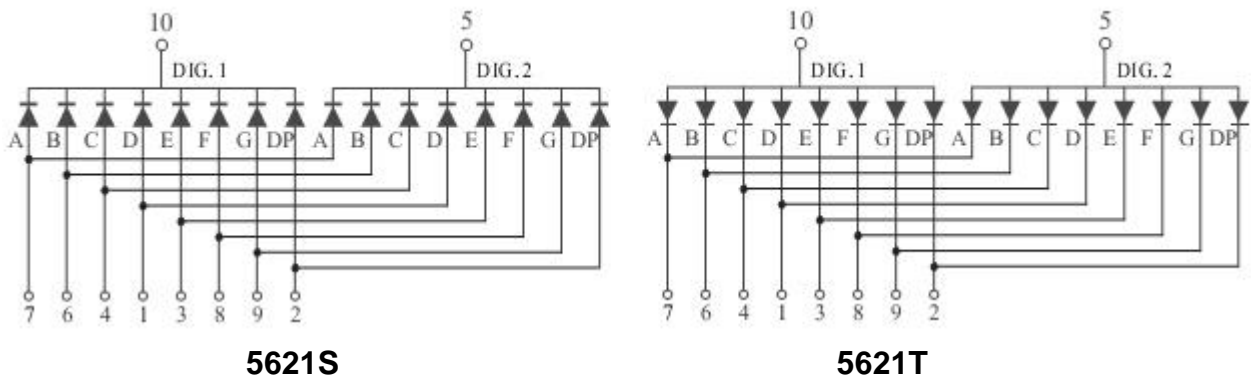

Internal Circuit Diagram

5621S

5621T

Dual Digitals Displays Series