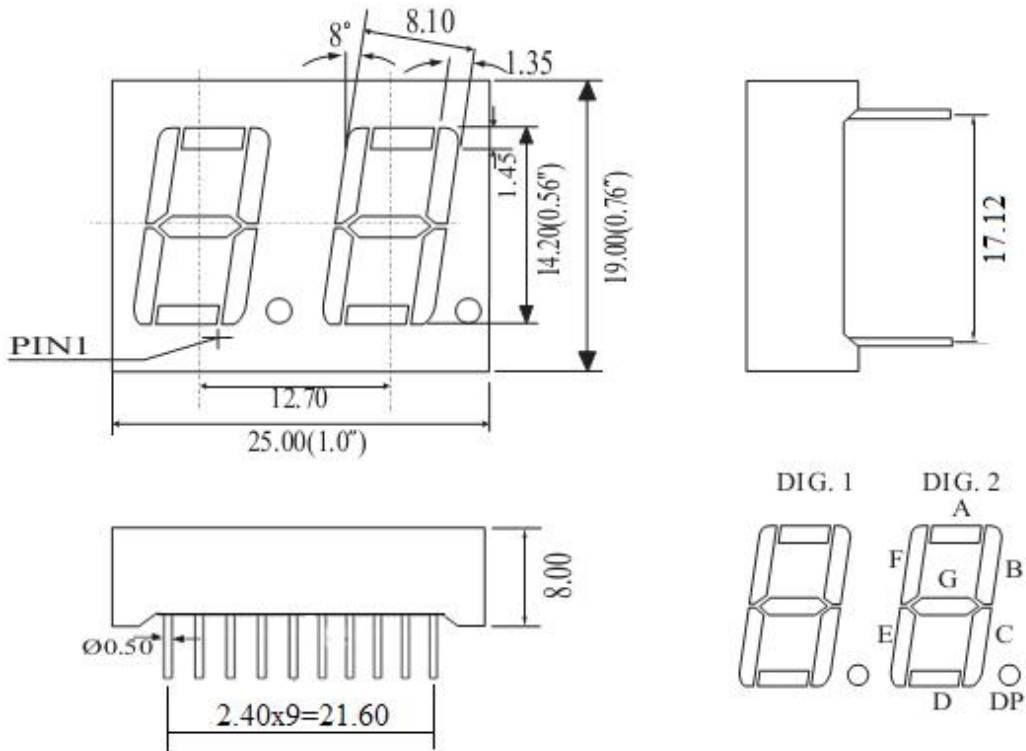

## Package Dimensions

CPS05621EF

UNIT: MM(INCH) TOLERANCE:  $\pm 0.25(0.01)$ "

## Internal Circuit Diagram