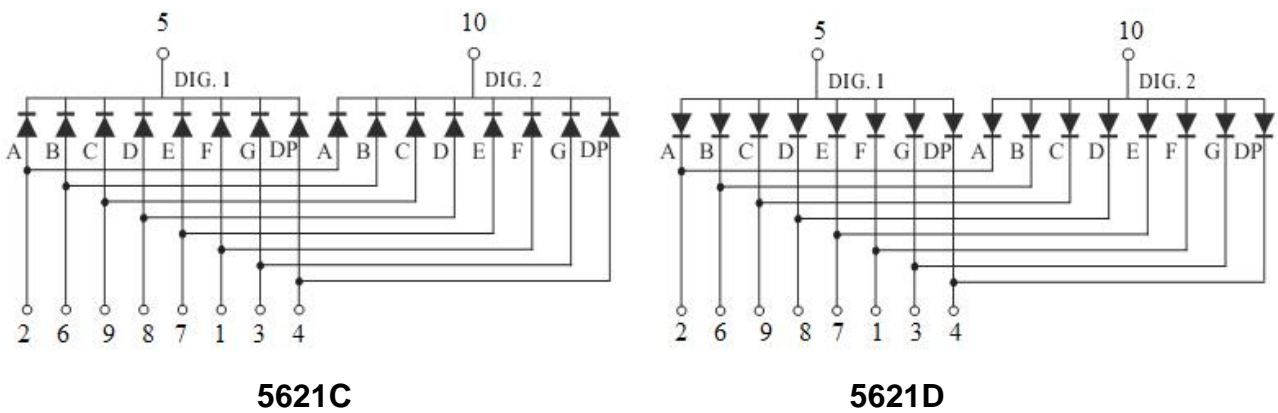

## Package Dimensions

CPS05621EF

UNIT: MM(INCH) TOLERANCE:  $\pm 0.25(0.01)$ "

## Internal Circuit Diagram