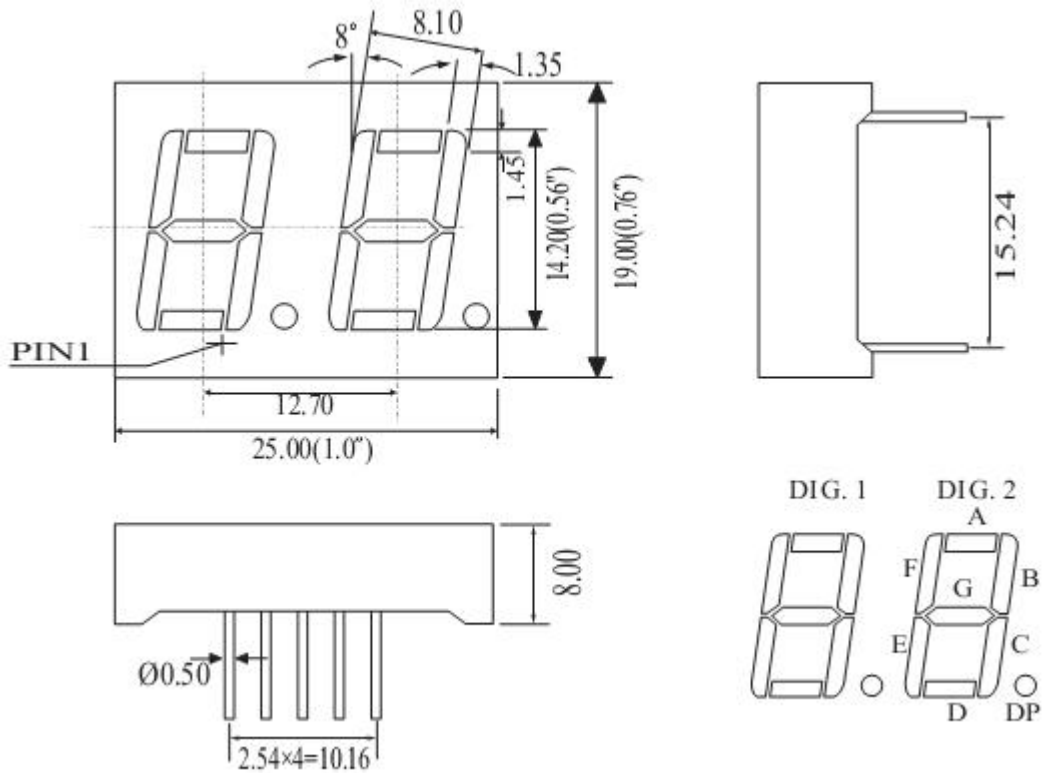

## Package Dimensions

CPS05621CD

UNIT: MM(INCH) TOLERANCE:  $\pm 0.25(0.01)$ "