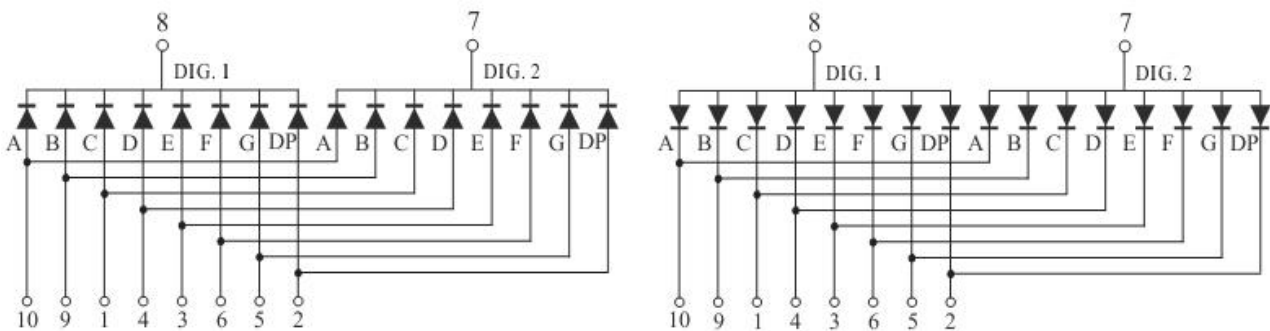

Internal Circuit Diagram

5621C

5621D

Dual Digitals Displays Series