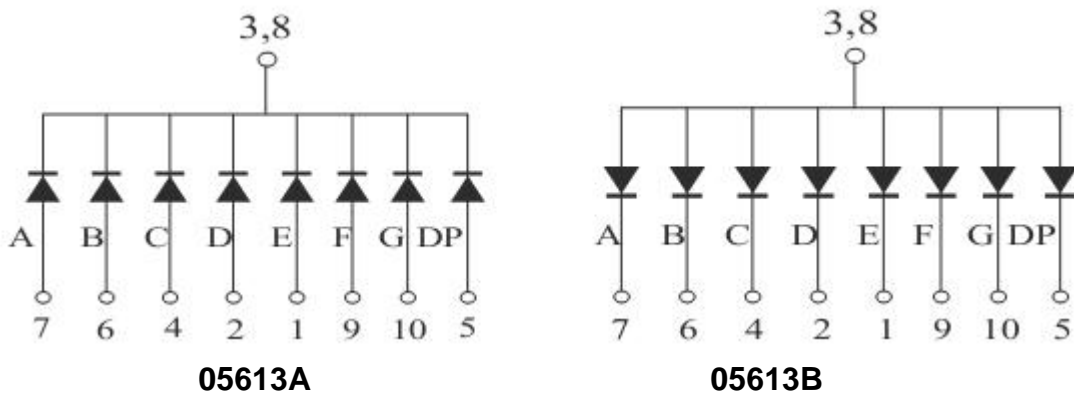

## Package Dimensions

CPS05613AB

UNIT: MM(INCH) TOLERANCE:  $\pm 0.25(0.01)$ "

## Internal Circuit Diagram

05613A

05613B