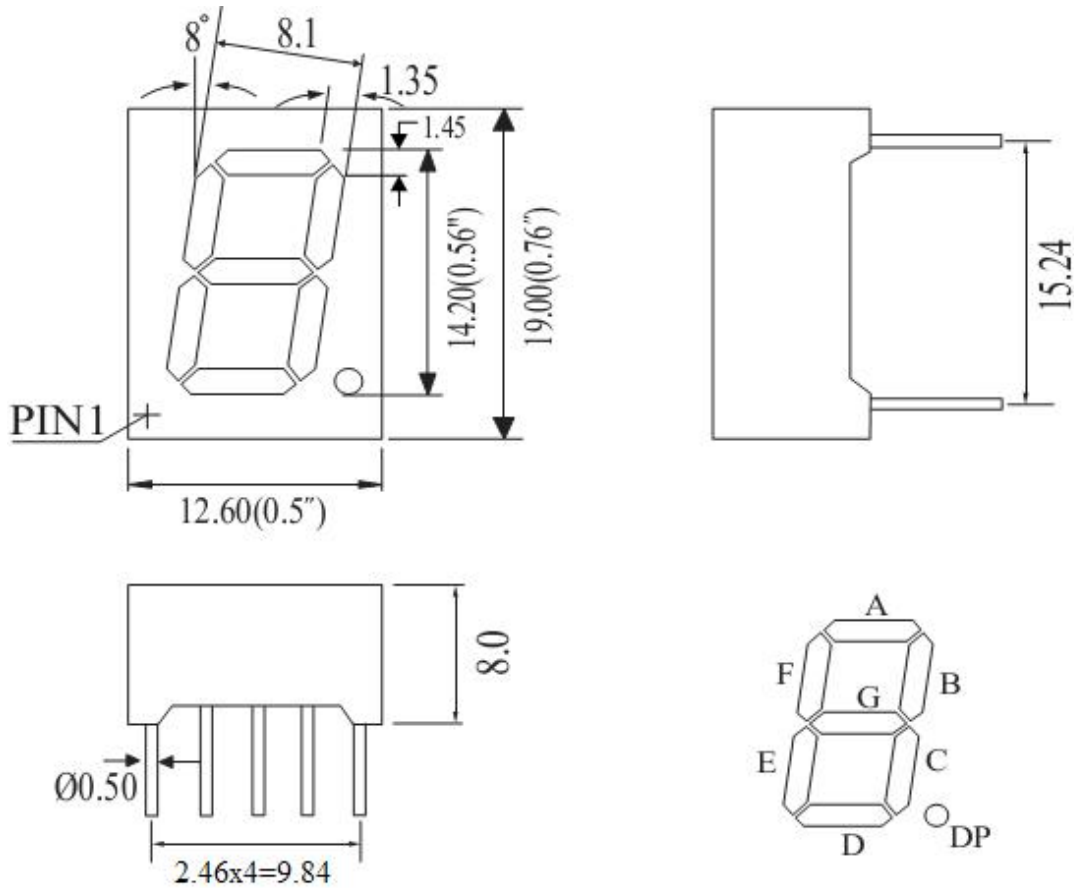

## Package Dimensions

CPS05613AB

UNIT: MM(INCH) TOLERANCE:  $\pm 0.25(0.01)$ "

## Internal Circuit Diagram

05613A

05613B