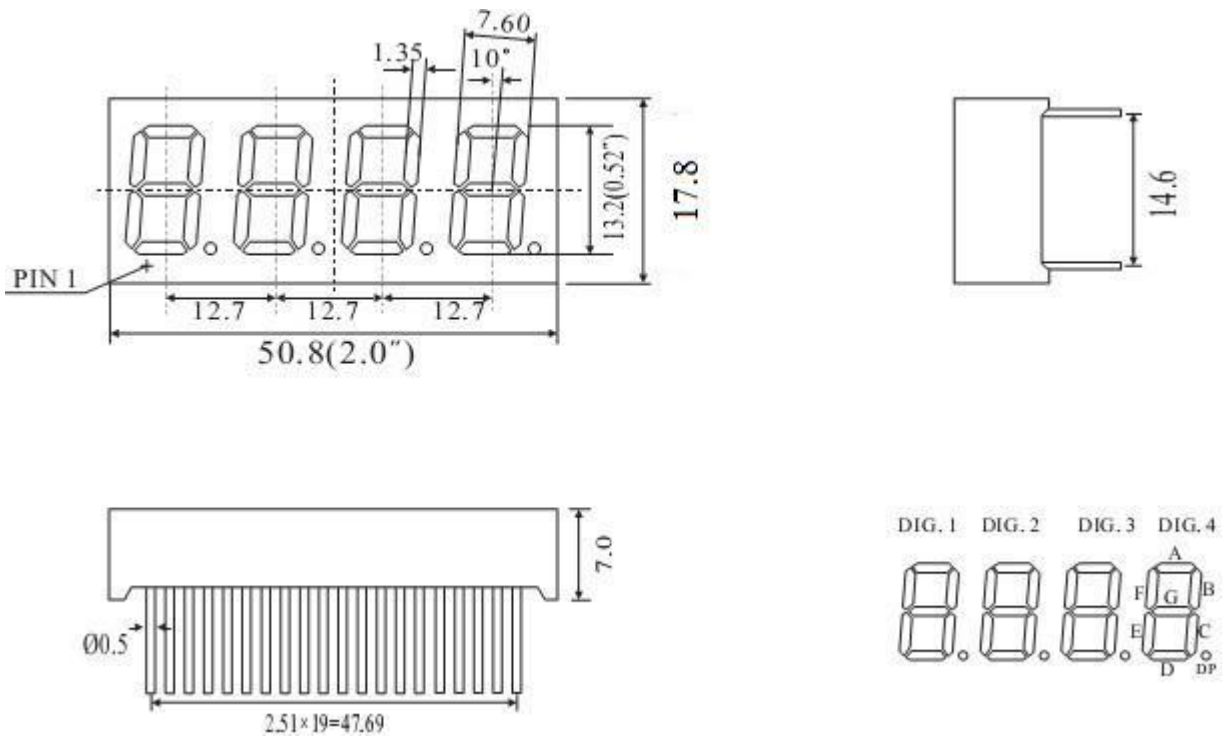

## Package Dimensions

### CPS05241C/D

UNIT: MM(INCH) TOLERANCE:  $\pm 0.25(0.01)$ "

## Internal Circuit Diagram