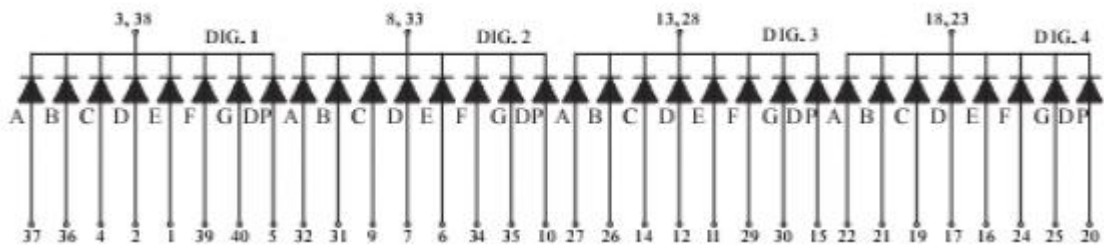

Internal Circuit Diagram