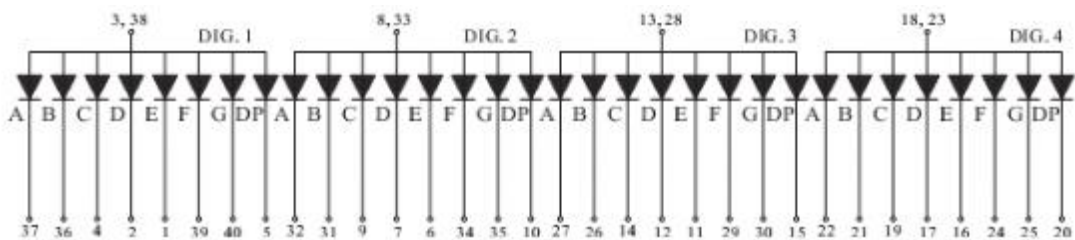

05241C

05241D

Four Digits Displays Series