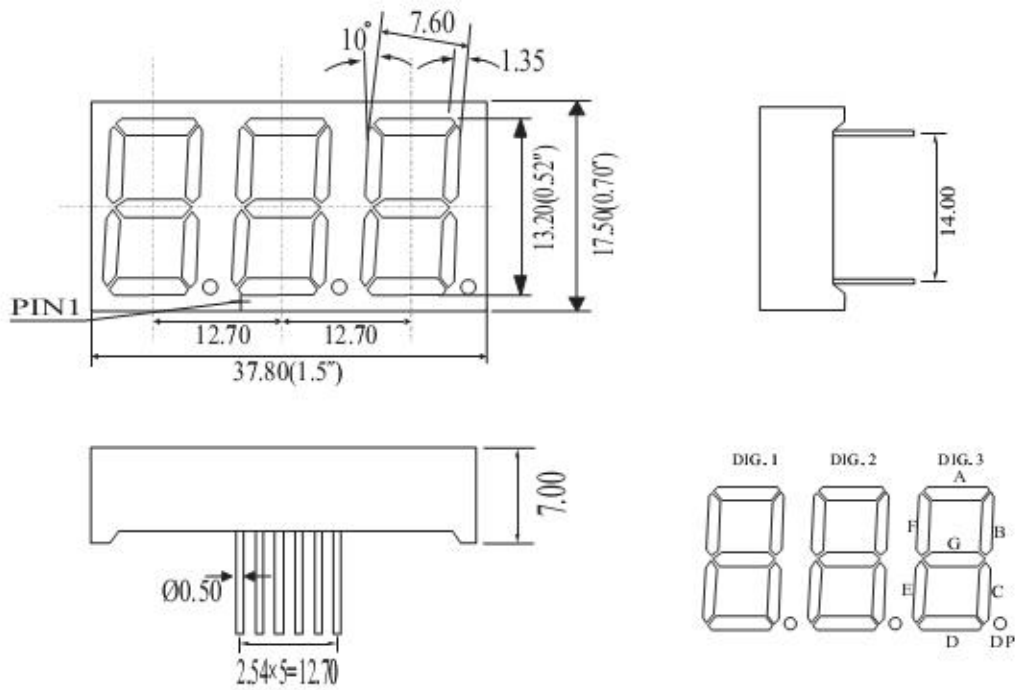

## Package Dimensions

CPS05231EF

UNIT: MM(INCH) TOLERANCE:  $\pm 0.25(0.01)$ "

## Internal Circuit Diagram