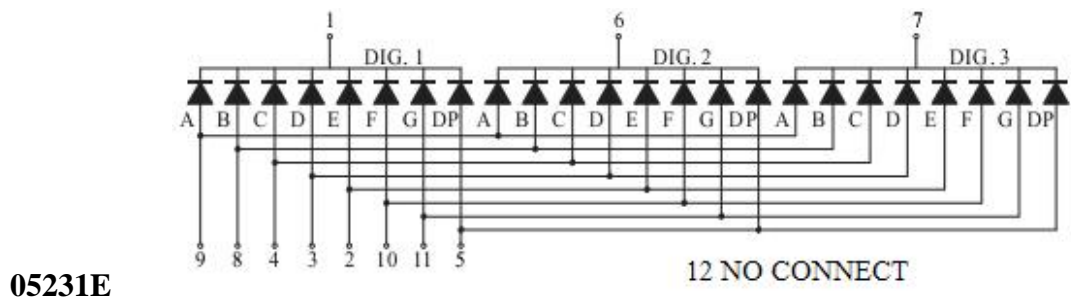

## Package Dimensions

CPS05231EF

UNIT: MM(INCH) TOLERANCE:  $\pm 0.25(0.01)$ "

## Internal Circuit Diagram