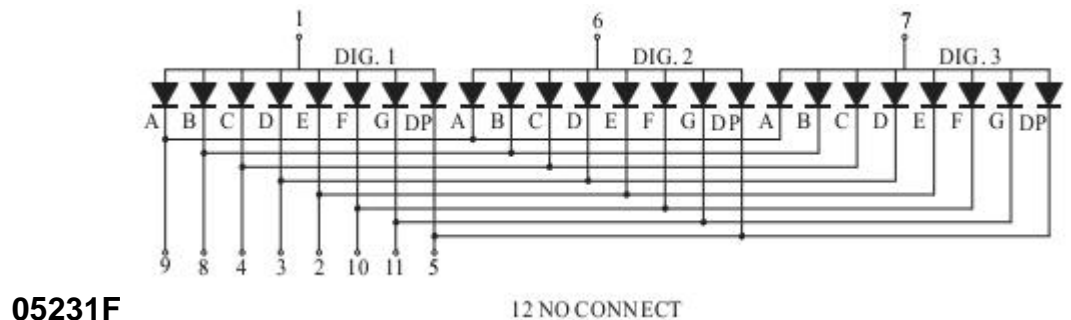

## Package Dimensions

CPS05231EF

UNIT: MM(INCH) TOLERANCE:  $\pm 0.25(0.01)$ "

## Internal Circuit Diagram