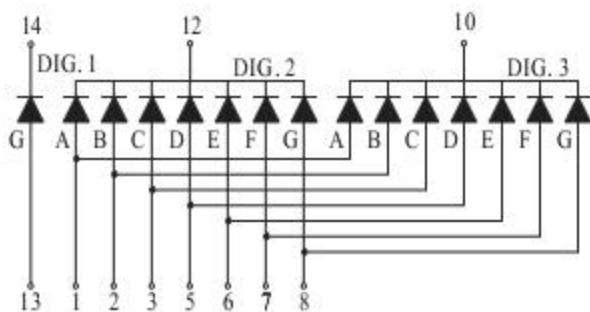

4 & 11 NO PIN; 9 NO CONNECT

05231C