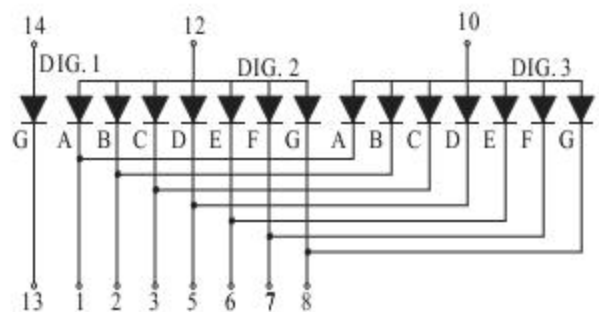

## Package Dimensions

### CPS05231CD

UNIT: MM(INCH) TOLERANCE:  $\pm 0.25(0.01\"/>$

## Internal Circuit Diagram

4 & 11 NO PIN; 9 NO CONNECT

**05231C**

4 & 11 NO PIN; 9 NO CONNECT

**05231D**