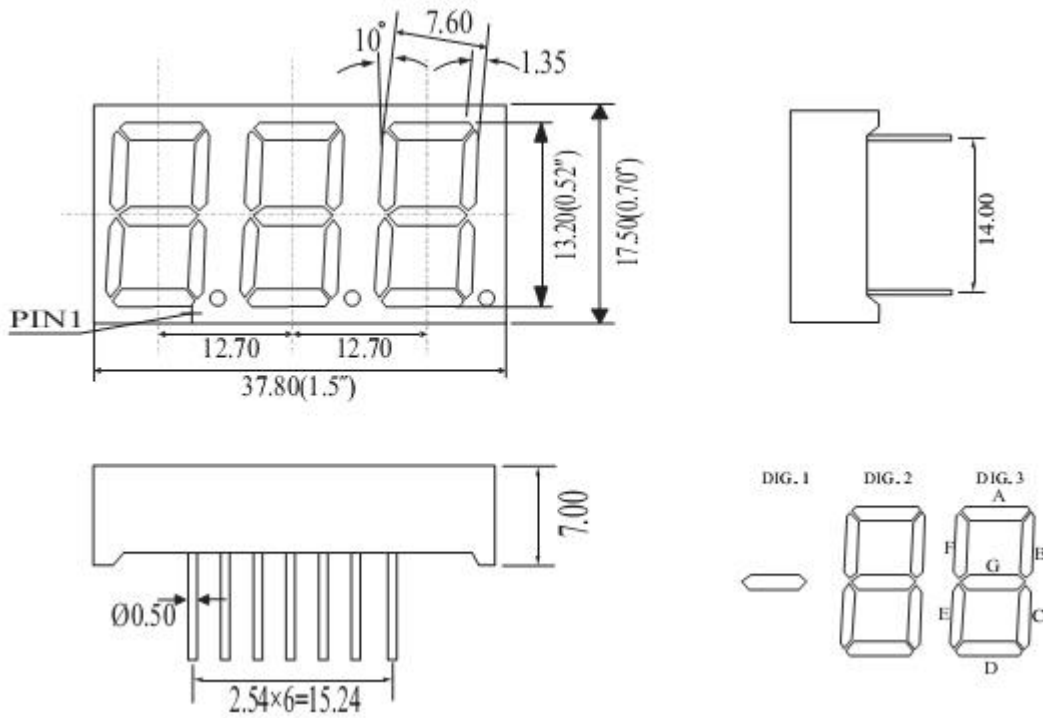

## Package Dimensions

### CPS05231CD

UNIT: MM(INCH) TOLERANCE:  $\pm 0.25(0.01\"/>$