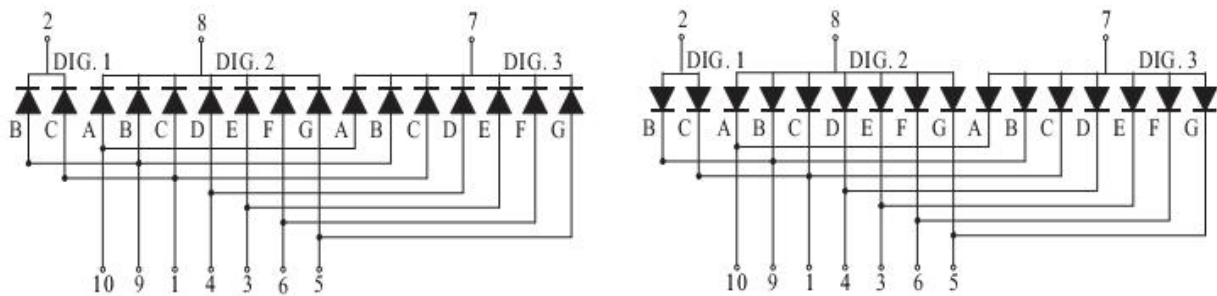

## Package Dimensions

CPS05032CD

UNIT: MM(INCH) TOLERANCE:  $\pm 0.25(0.01'')$

## Internal Circuit Diagram

05032C

05032D

Three Digits Displays Series