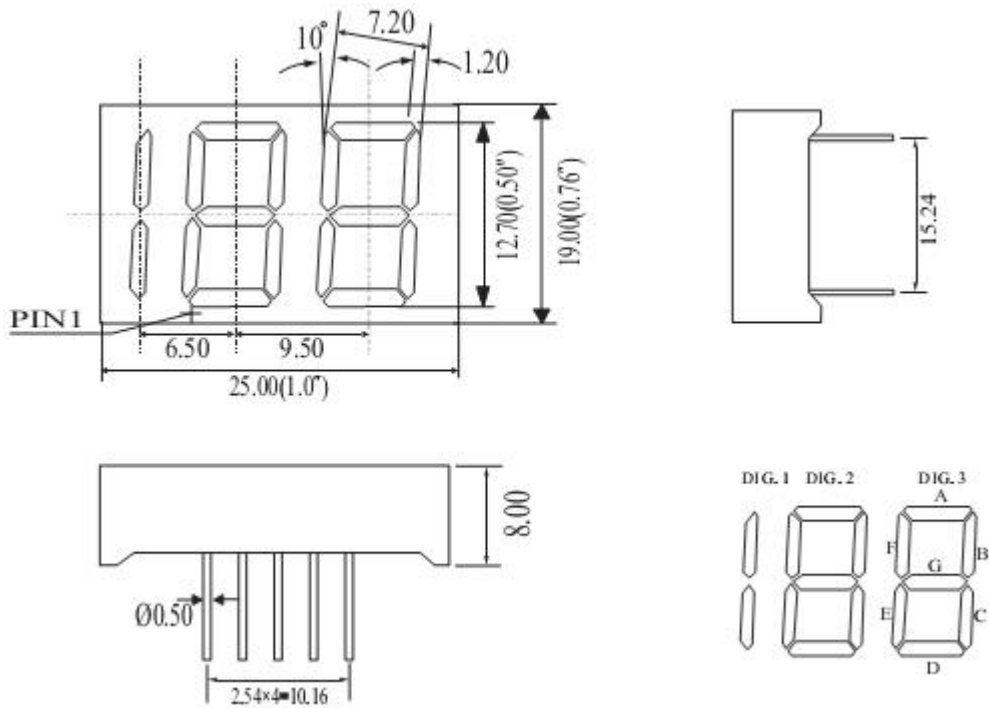

## Package Dimensions

CPS05032CD

UNIT: MM(INCH) TOLERANCE:  $\pm 0.25(0.01'')$

## Internal Circuit Diagram

05032C

05032D

Three Digits Displays Series