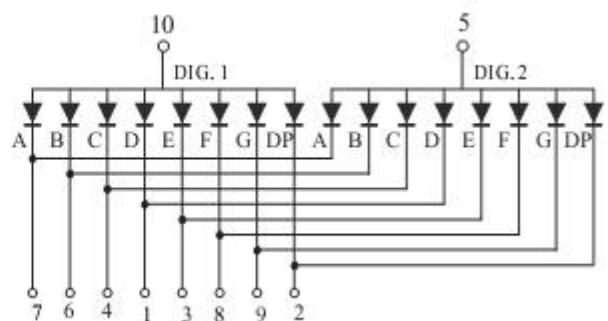

5022F

Dual Digitals Displays Series