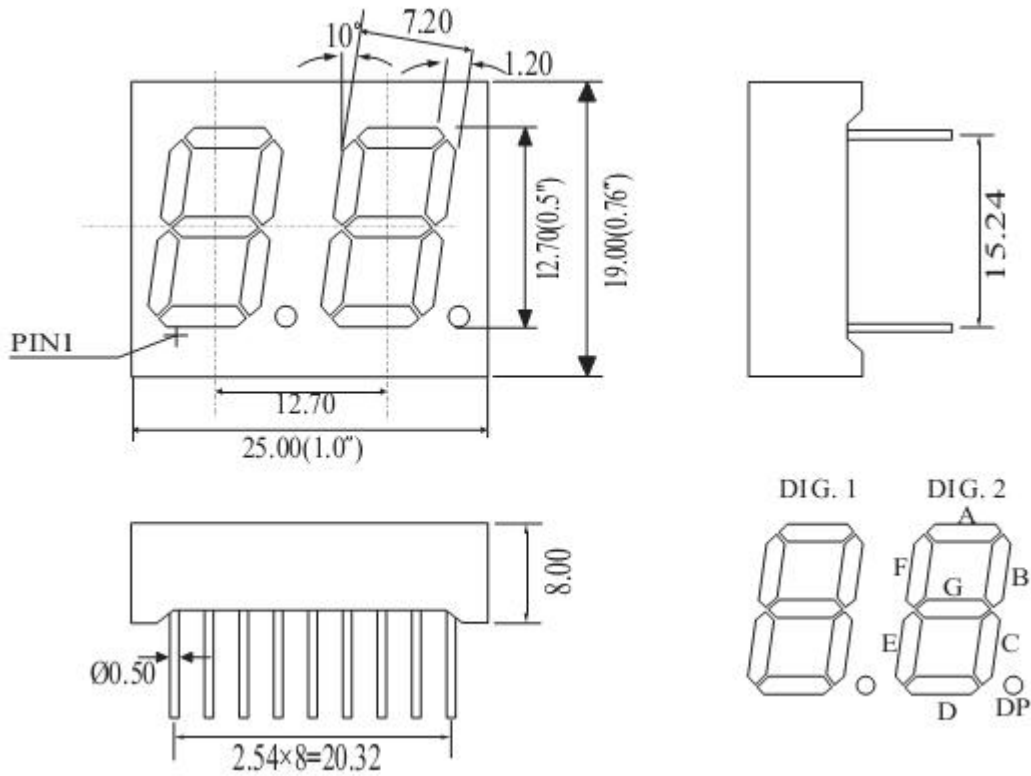

## Package Dimensions

### CPS05022CD

UNIT: MM(INCH) TOLERANCE: ±0.25(0.01")

## Internal Circuit Diagram