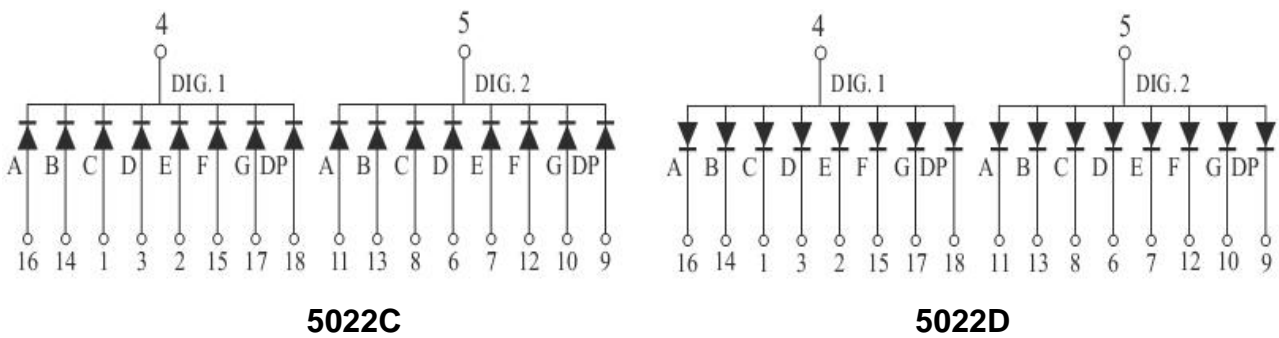

## Package Dimensions

### CPS05022CD

UNIT: MM(INCH) TOLERANCE: ±0.25(0.01")

## Internal Circuit Diagram