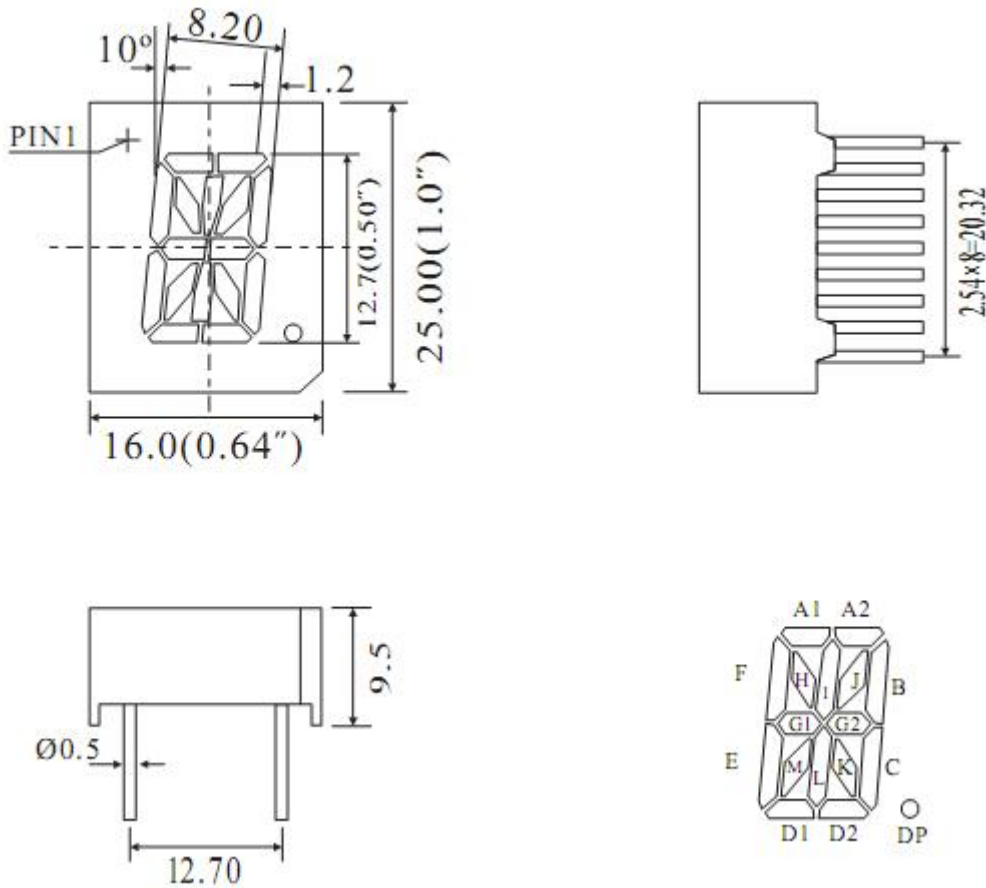

## Package Dimensions

### CPS05015C/D

UNIT: MM(INCH) TOLERANCE: ±0.25(0.01")

## Single Alpha-numeric Display