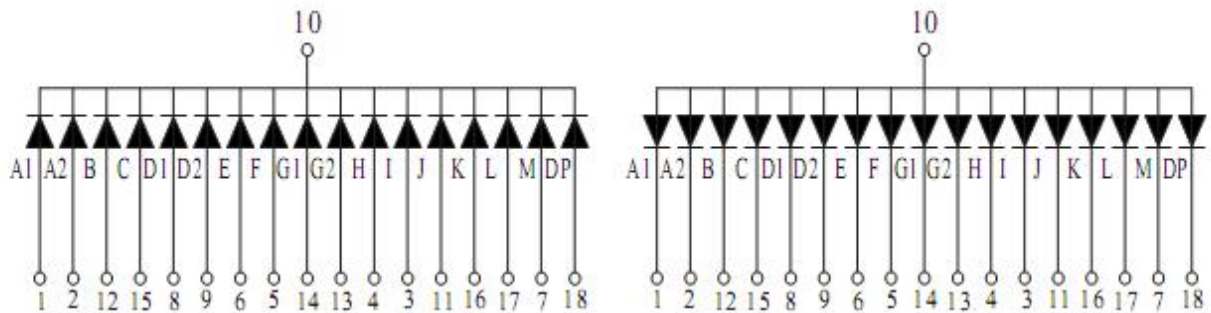

Internal Circuit Diagram

05015C

05015D

Single Alpha-numeric Display