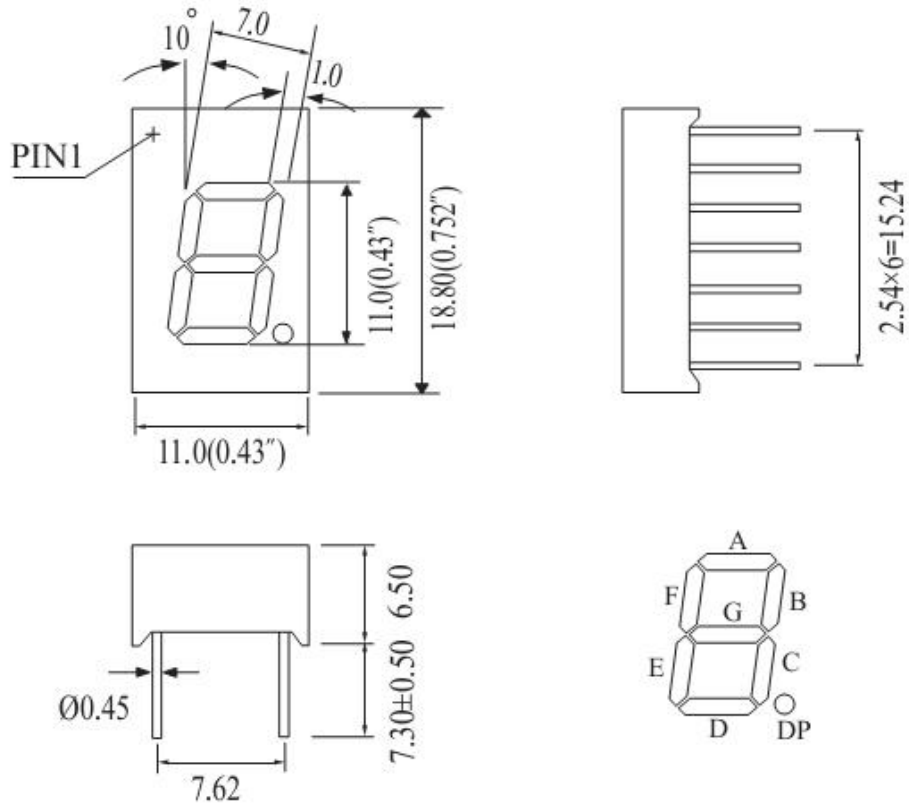

## Package Dimensions

CPS04013AB

UNIT: MM(INCH) TOLERANCE:  $\pm 0.25(0.01")$

## Internal Circuit Diagram