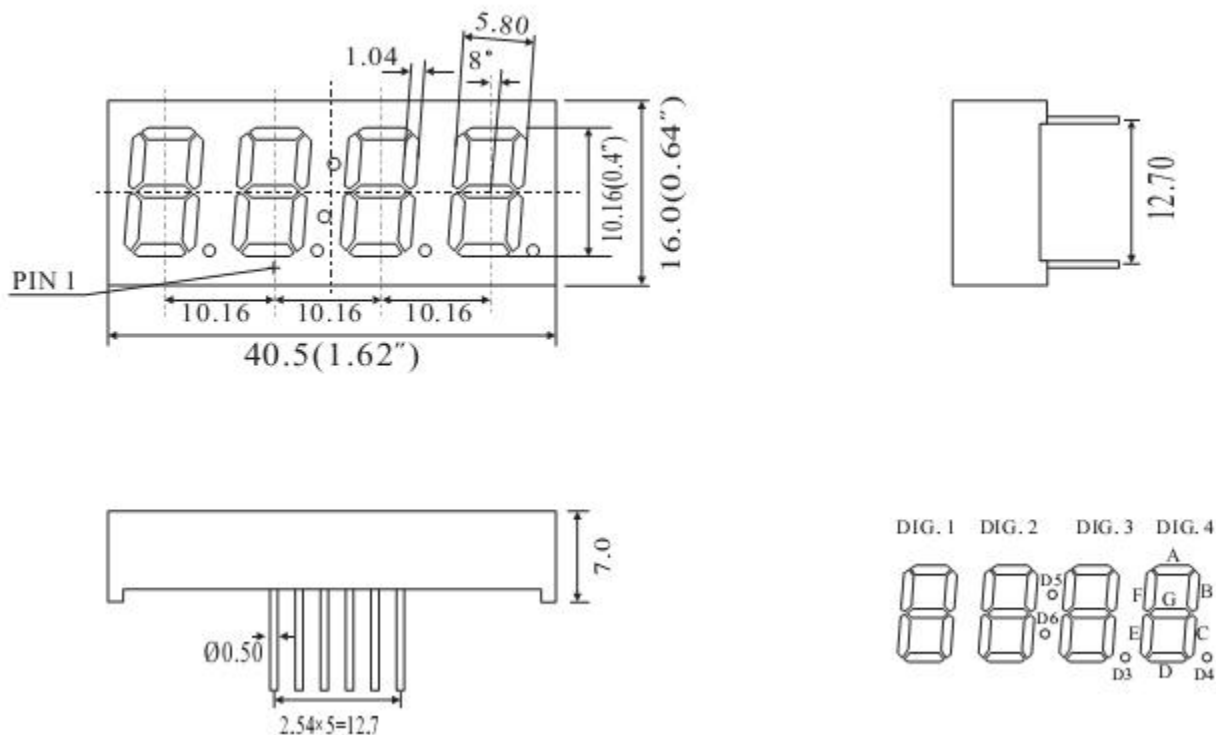

## Package Dimensions

### CPS04041A/B

UNIT: MM(INCH) TOLERANCE:  $\pm 0.25(0.01)$ "

## Internal Circuit Diagram