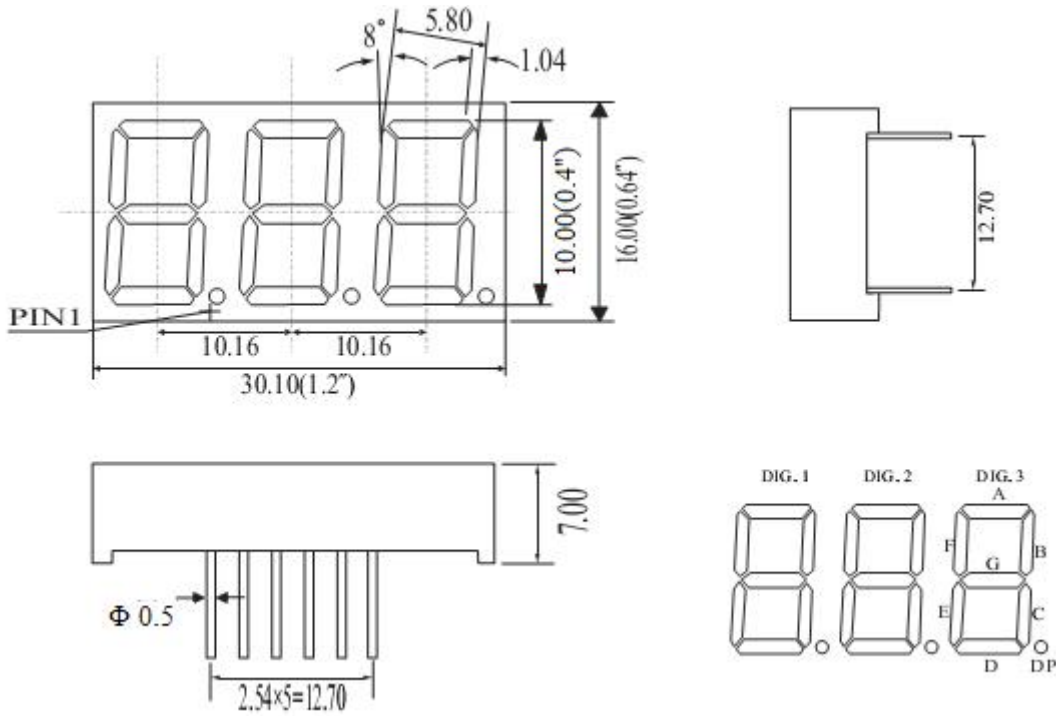

Wuxi Comput Electronics Co.,Ltd

Mail: Sales@compul.cn Web: www.compul.cn

Tel: 86 510 87359088 Fax: 86 510 87359268

Package Dimensions

CPS04031AB

UNIT: MM(INCH) TOLERANCE: ±0.25(0.01")

Internal Circuit Diagram

Three Digits Displays Series