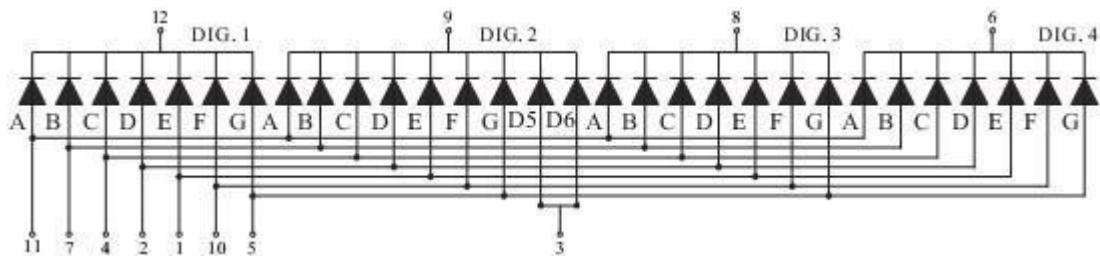

Wuxi Comput Electronics Co.,Ltd

Mail: Sales@compul.cn Web: www.compul.cn

Tel: 86 510 87359088 Fax: 86 510 87359268

Package Dimensions

CPS03941U/V

UNIT: MM(INCH) TOLERANCE: $\pm 0.25(0.01)$ "

Internal Circuit Diagram

03941U

03941V

Four Digits Displays Series