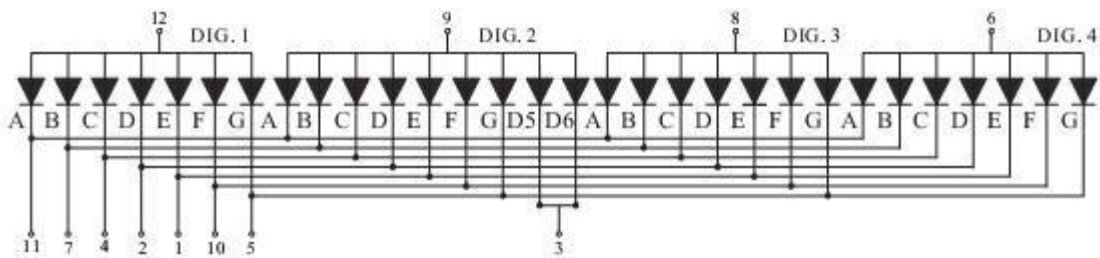

Wuxi Comput Electronics Co.,Ltd

Mail: Sales@compul.cn Web: www.compul.cn

Tel: 86 510 87359088 Fax: 86 510 87359268

Package Dimensions

CPS03941U/V

UNIT: MM(INCH) TOLERANCE: $\pm 0.25(0.01)$ "

Internal Circuit Diagram

03941U

03941V

Four Digits Displays Series