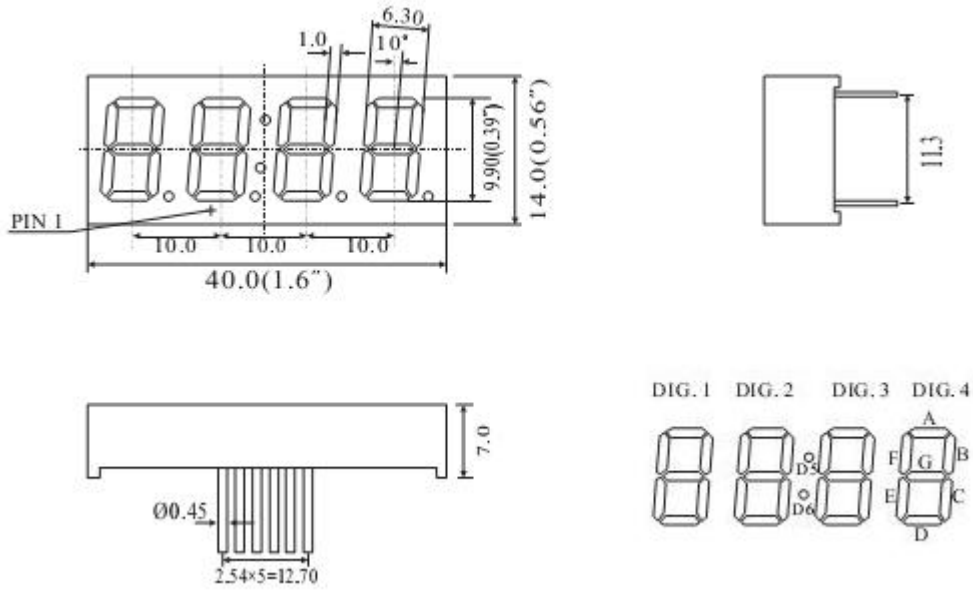

Wuxi Comput Electronics Co.,Ltd

Mail: Sales@compul.cn Web: www.compul.cn

Tel: 86 510 87359088 Fax: 86 510 87359268

Package Dimensions

CPS03941U/V

UNIT: MM(INCH) TOLERANCE: $\pm 0.25(0.01)$ "

Internal Circuit Diagram

03941U

03941V

Four Digits Displays Series