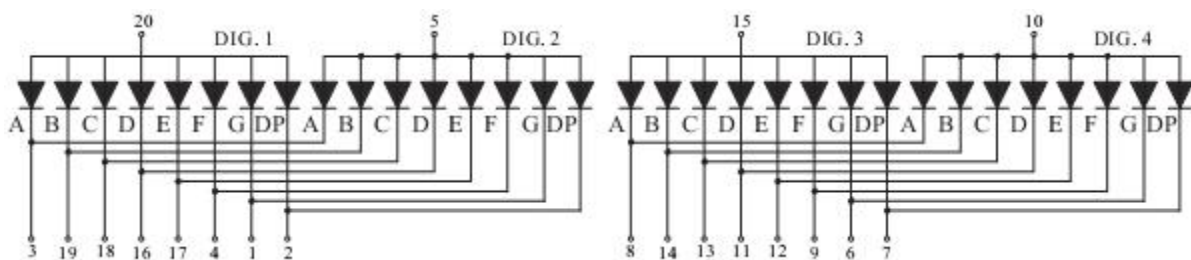

03941F

Four Digits Displays Series