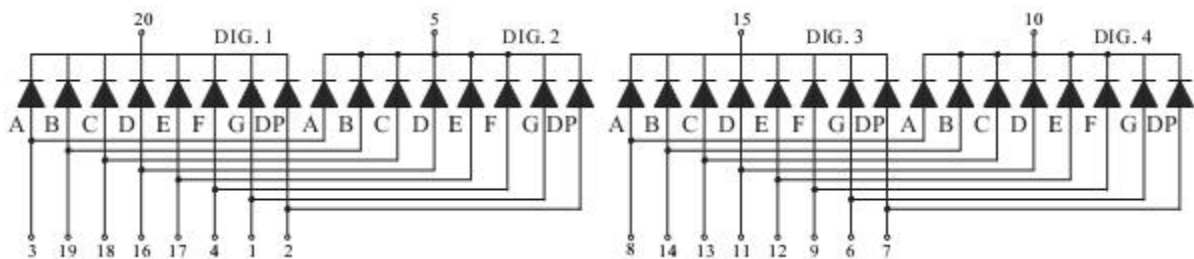

Internal Circuit Diagram

03941E