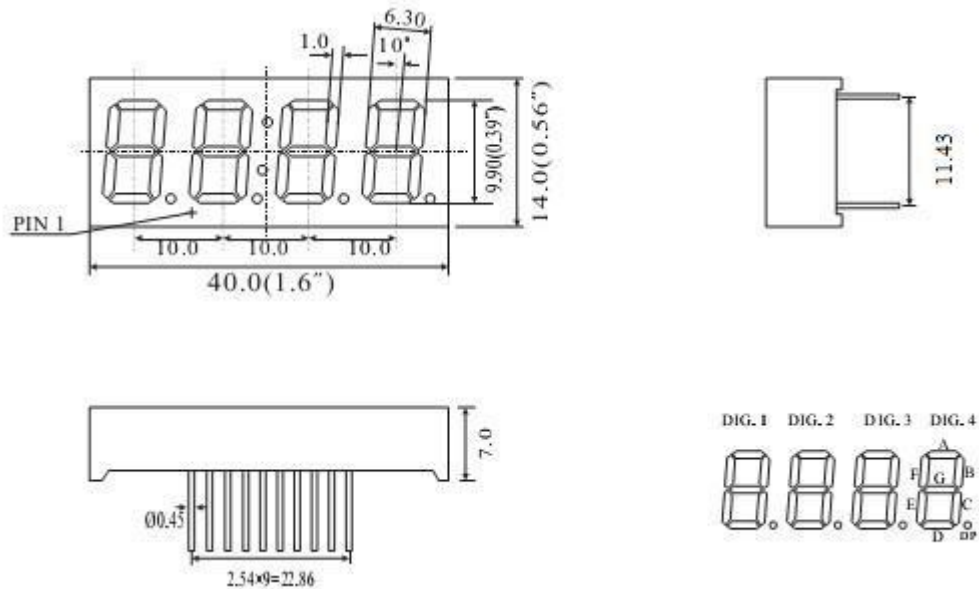

## Package Dimensions

### CPS03941E/F

UNIT: MM(INCH) TOLERANCE:  $\pm 0.25(0.01)$ "