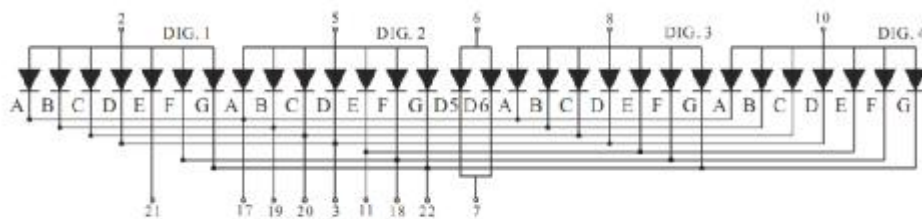

03941B

Four Digits Displays Series