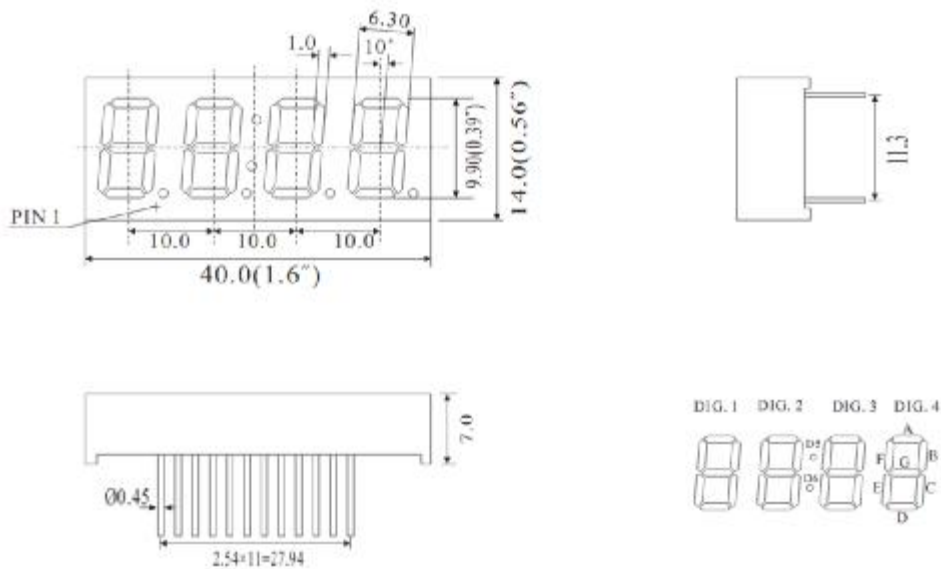

## Package Dimensions

### CPS03941A/B

UNIT: MM(INCH) TOLERANCE:  $\pm 0.25(0.01'' )$