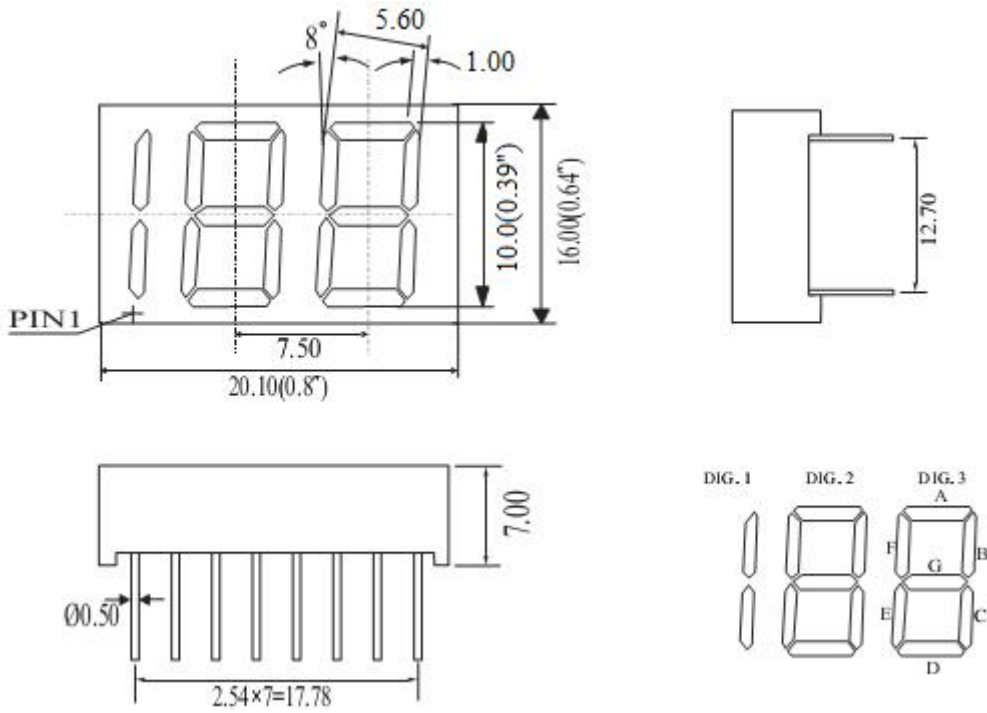

## Package Dimensions

CPS03931CD

UNIT: MM(INCH) TOLERANCE:  $\pm 0.25(0.01'' )$

## Internal Circuit Diagram