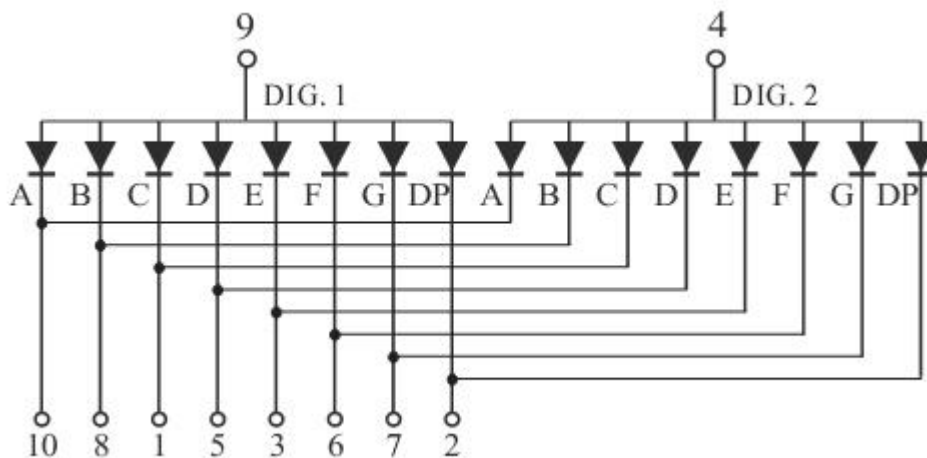

## Package Dimensions

CPS03922D

UNIT: MM(INCH) TOLERANCE:  $\pm 0.25(0.01)$ "

## Internal Circuit Diagram

3922D

Dual Digitals Displays Series