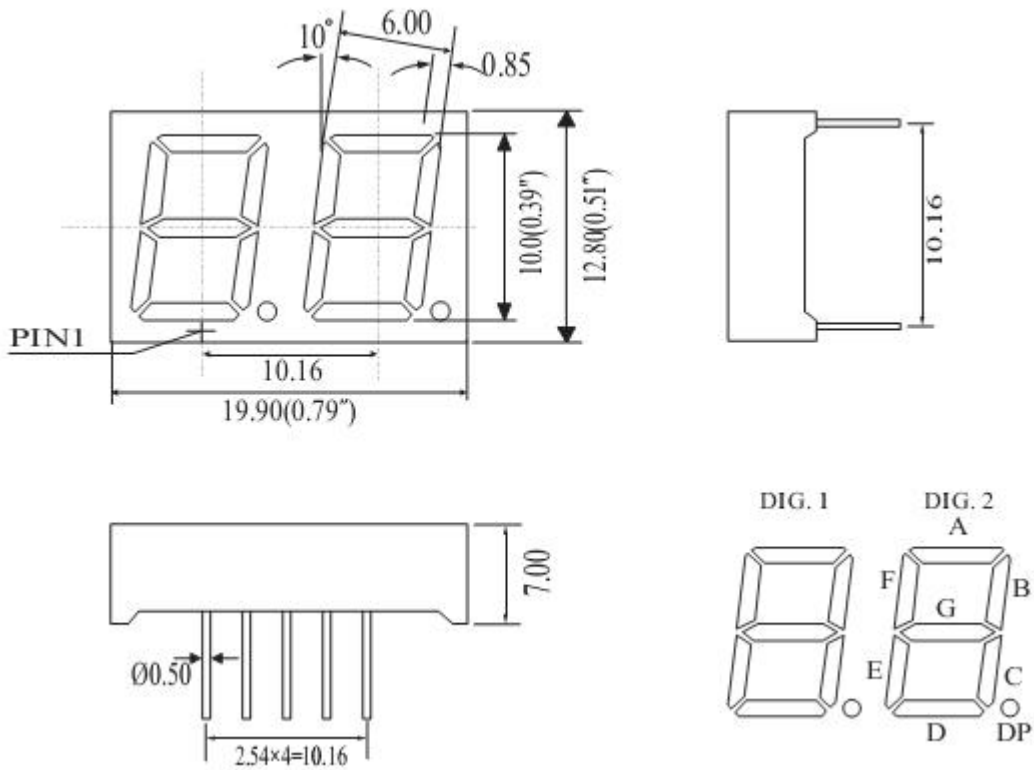

## Package Dimensions

CPS03922D

UNIT: MM(INCH) TOLERANCE:  $\pm 0.25(0.01)$ "

## Internal Circuit Diagram

3922D

Dual Digitals Displays Series