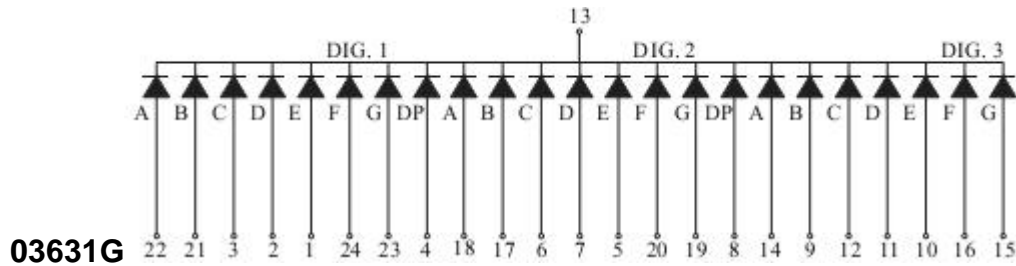

Internal Circuit Diagram

03631G