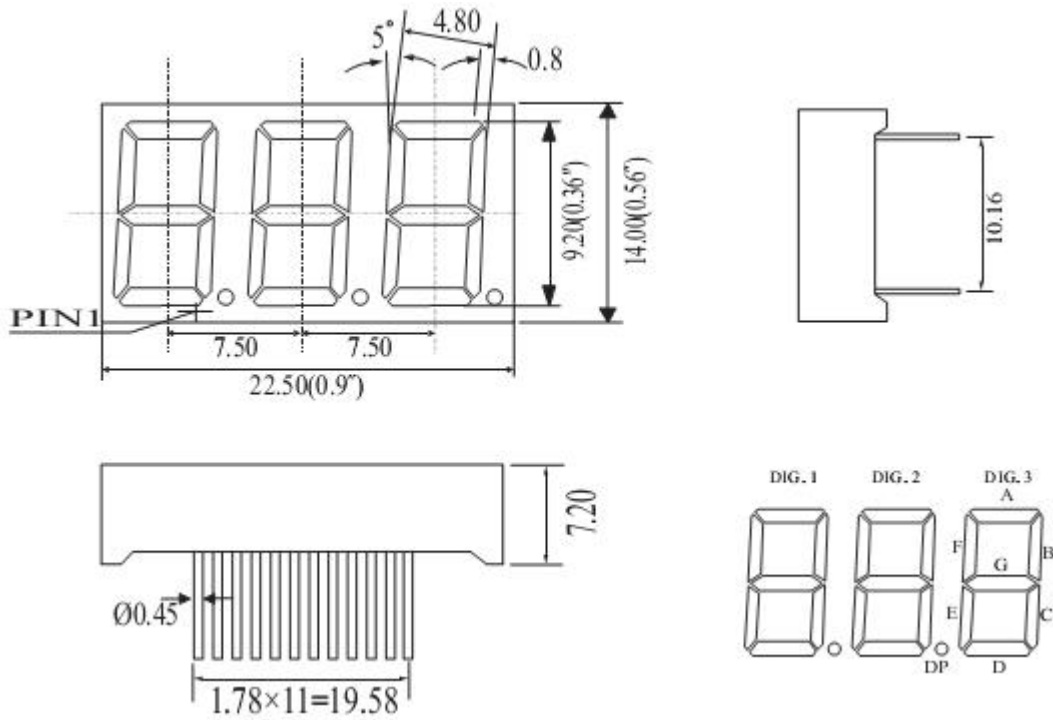

## Package Dimensions

CPS03631GH

UNIT: MM(INCH) TOLERANCE: ±0.25(0.01")